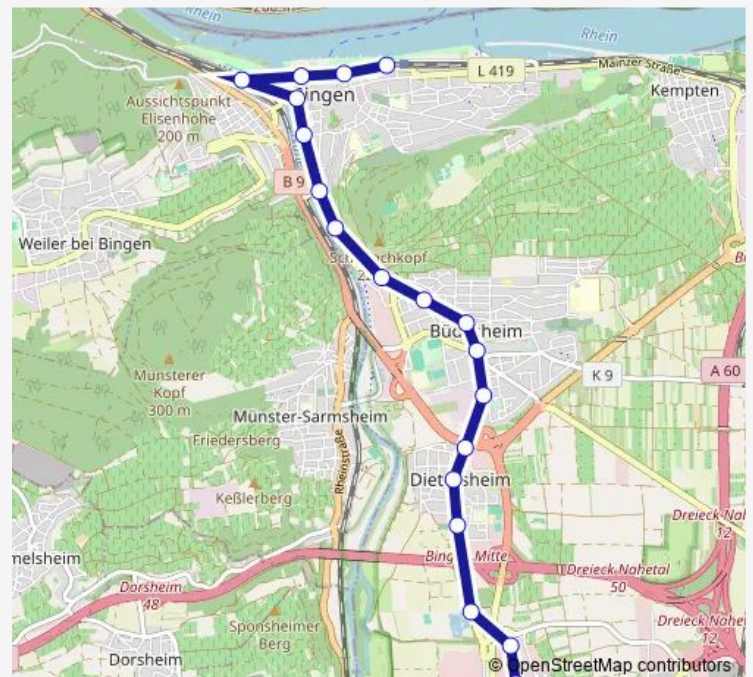

Direction

Lampertheim, Bahnhof — Hofheim, Firma Heess

20 stops

[Open route schedule](#)

Lampertheim, Bahnhof

Lampertheim, Ernst-Ludwig-Str.

Lampertheim, Amtsgericht

Lampertheim, Nibelungenplatz

Route schedule

Lampertheim, Bahnhof — Hofheim, Firma Heess

Monday	05:58-00:34 ⁺¹
Tuesday	05:58-00:34 ⁺¹
Wednesday	05:58-00:34 ⁺¹
Thursday	05:58-00:34 ⁺¹
Friday	05:58-00:34 ⁺¹
Saturday	13:00-00:25 ⁺¹
Sunday	—

Route info

Direction: Lampertheim, Bahnhof

Stops: 20

Trip Duration: 0 hour 26 min

Direction

Hofheim, Firma Heess — Lampertheim, Bahnhof

20 stops

[Open route schedule](#)