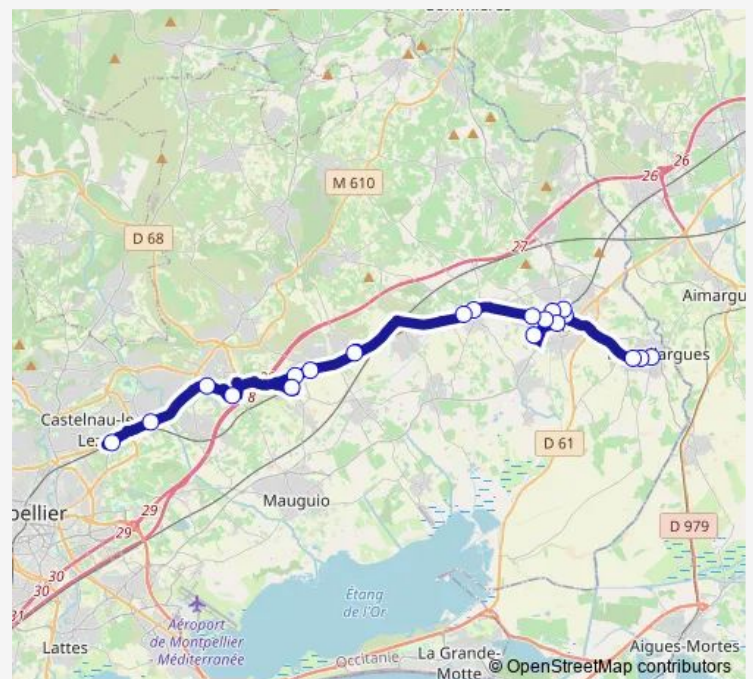

Marsillargues - Charles Corbiere

Route schedule

Castelnau-LE-LEZ - Station Sablassou — Marsillargues - Charles Corbiere

Monday 10:35-19:35

Tuesday 10:35-19:35

Wednesday 10:35-19:35

Thursday 10:35-19:35

Friday 10:35-19:35

Saturday 10:35-19:35

Sunday 11:10-18:10

Route info

Direction: Castelnau-LE-LEZ - Station Sablassou

Stops: 18

Trip Duration: 1 hour 5 min

601 — Castelnau le Lez-Lunel-Marsillargues

Direction

Marsillargues - Charles Corbiere — Castelnau-LE-LEZ - Station Sablassou

20 stops

[Open route schedule](#)

Marsillargues - Charles Corbiere

Marsillargues - Pres

Marsillargues - Cigales

Lunel - Sarrail Poste

Lunel - Sarrail Gare