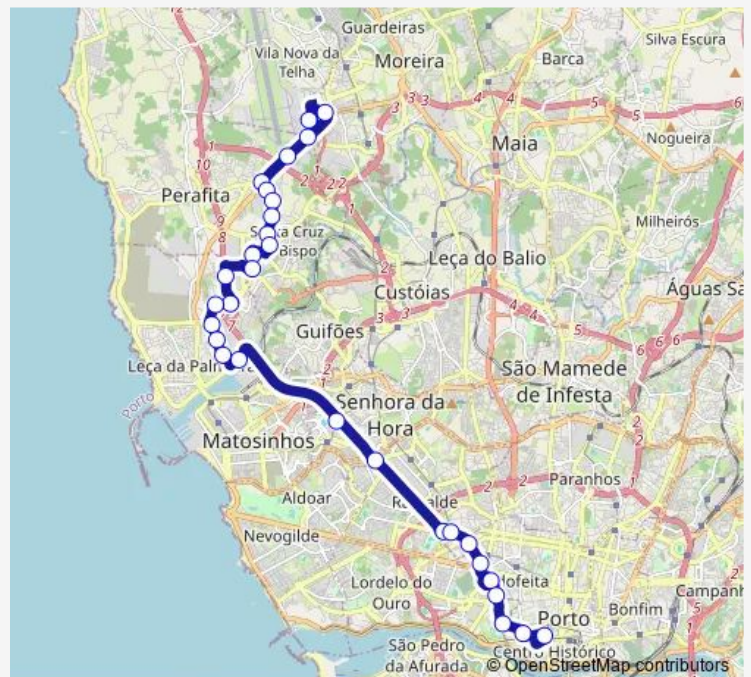

Thursday 05:30-01:10⁺¹

Friday 05:30-01:10⁺¹

Saturday 05:30-01:10⁺¹

Sunday 05:30-01:10⁺¹

Route info

Direction: Aeroporto

Stops: 30

Trip Duration: 0 hour 34 min

Hosp. Sto. António

Cordoaria

Direction

Cordoaria — Aeroporto

33 stops

[Open route schedule](#)

Cordoaria

Carmo

Stops: 33

Trip Duration: 0 hour 47 min

Tv.Trás

Farrapas

R.Oriental

Freixieiro (E.N.107)

Telheira

Barreiro