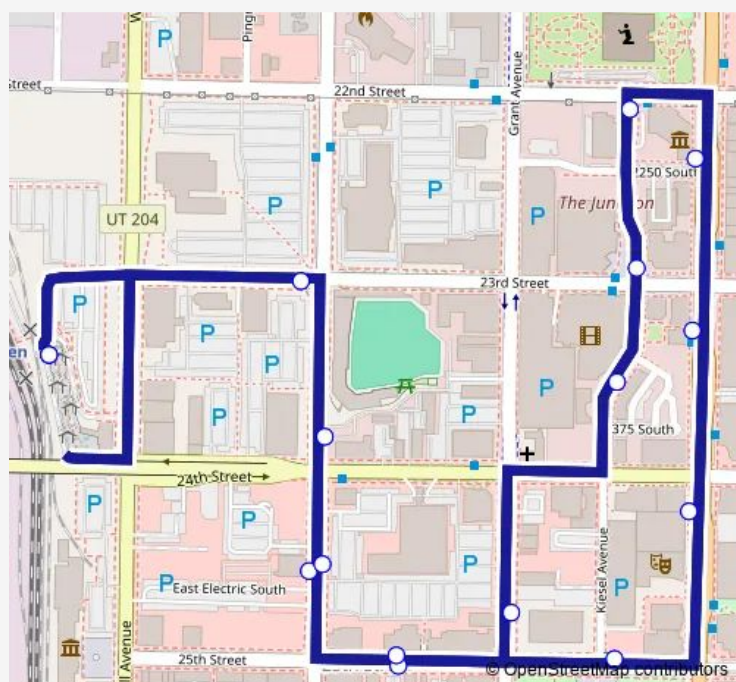

Lincoln Ave btwn 24th & 25th (Sb)

25th St btwn Grant & Lincoln (Eb)

Grant Ave / 25th St (Nb)

Kiesel Ave between 23rd & 24th (Nb)

Kiesel Ave / 23rd St (Nb)

Kiesel Ave / 22nd St (Nb)

Washington Blvd / 22nd St (Sb)

Washington Blvd / 23rd St (Sb)

Washington Blvd / 24th St (Sb)

25th St / Kiesel Ave (Wb)

25th St btwn Grant & Lincoln (Wb)

Lincoln Ave btwn 24th & 25th (Nb)

Lincoln Ave / 24th St (Nb)

Ogden Central Station (Bay F)

Route schedule

Ogden Central Station (Bay F) — Ogden Central Station (Bay F)

Monday 07:58-22:38

Tuesday 07:58-22:38

Wednesday 07:58-22:38

Thursday 07:58-22:38

Friday 07:58-22:38

Saturday 07:58-22:38

Sunday —

Route info

Direction: Ogden Central Station (Bay F)

Stops: 16

Trip Duration: 0 hour 15 min

601 — Ogden Trolley

601 Bus time schedules and route maps are available in an offline PDF at busmaps.com. Use the busmaps.com website to see live bus times, train schedule or subway schedule, and step-by-step directions for all public transit in Ogden