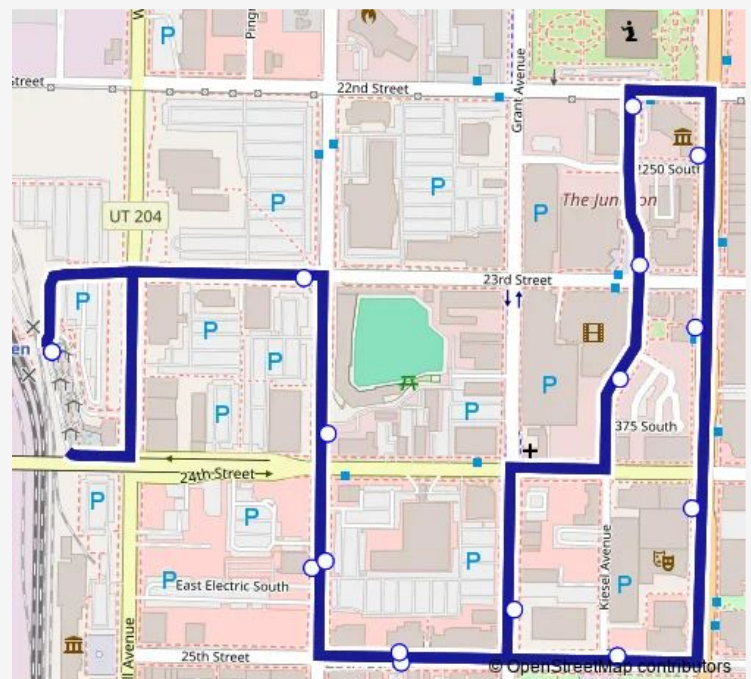

Bus 601 Ogden Trolley

[Go to website](#)

Direction

Ogden Central Station (Bay F) — Ogden Central Station (Bay F)

16 stops

[Open route schedule](#)

Ogden Central Station (Bay F)

23rd St / Lincoln Ave (Eb)

Lincoln Ave btwn 24th & 25th (Sb)

25th St btwn Grant & Lincoln (Eb)

Grant Ave / 25th St (NB)

Kiesel Ave between 23rd & 24th (NB)

Kiesel Ave / 23rd St (NB)

Kiesel Ave / 22nd St (Nb)

Washington Blvd / 22nd St (Sb)

Washington Blvd / 23rd St (Sb)

Washington Blvd / 24th St (Sb)

25th St / Kiesel Ave (Wb)

25th St btwn Grant & Lincoln (Wb)

Lincoln Ave btwn 24th & 25th (Nb)

Lincoln Ave / 24th St (Nb)

Ogden Central Station (Bay F)

Route schedule

Ogden Central Station (Bay F) — Ogden Central Station (Bay F)

Monday 07:58-22:38

Tuesday 07:58-22:38

Wednesday 07:58-22:38

Thursday 07:58-22:38

Friday 07:58-22:38

Saturday 07:58-22:38

Sunday —

Route info

Direction: Ogden Central Station (Bay F)

Stops: 16

Trip Duration: 0 hour 15 min

601 — Ogden Trolley