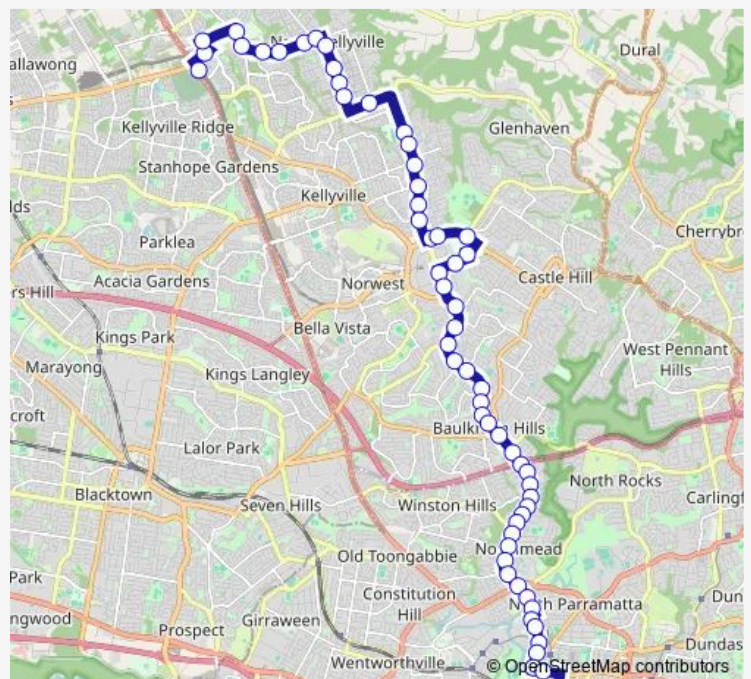

53 Green Rd

Ted Pike Reserve, Green Rd

Green Rd After Rosebery Rd

Green Rd After Wrights Rd

Green Rd After Eric Cooper Dr

Green Rd Opp St Pauls Av

Route schedule

North West Twy Opp Rouse Hill Station — Parramatta Station, Stand B3

Monday 04:35-22:35

Tuesday 04:35-22:35

Wednesday 04:35-22:35

Thursday 04:35-22:35

Friday 04:35-22:35

Saturday 06:33-23:33

Sunday 06:34-22:34

Route info

Direction: North West Twy Opp Rouse Hill Station

Stops: 60

Trip Duration: 1 hour 8 min

601 — Parramatta to Rouse Hill Station via Hills Show-ground

Showground Rd After Green Rd

Showground Rd Before Kings Rd

Showground Rd At Gilbert Rd

Hills Showground Station, Doran Dr

44 Carrington Rd

Victoria Av After Carrington Rd

Victoria Av Before Packard Av

Windsor Rd Before Parsonage Rd

Windsor Rd Opp Hills Alliance Church