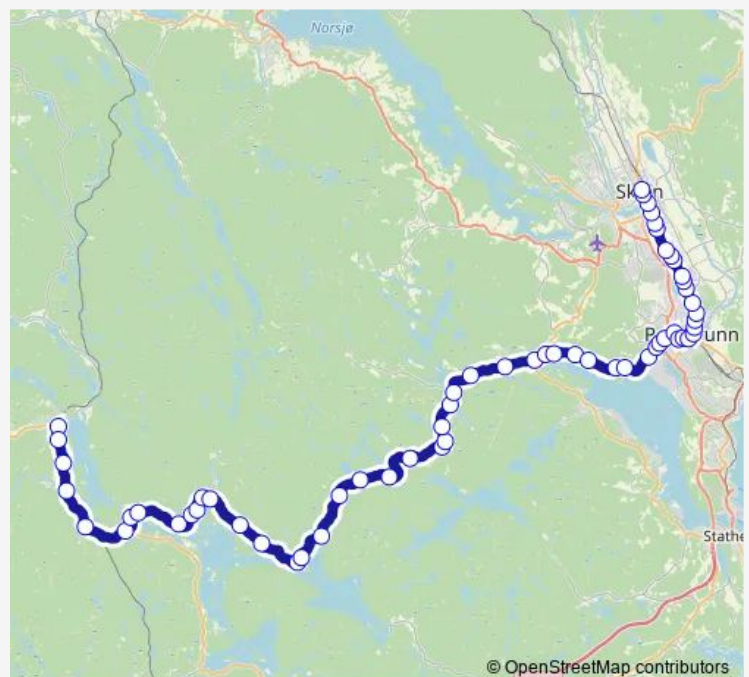

Ånnerødkrysset

Route schedule

Skien Landmannstorget — Drangedal stasjon

Monday 15:30

Tuesday 15:30

Wednesday 15:30

Thursday 15:30

Friday 15:30

Saturday —

Sunday —

Route info

Direction: Skien Landmannstorget

Stops: 60

Trip Duration: 1 hour 23 min

601 — Drangedal-Porsgrunn-Skien

Knarrdalstrand