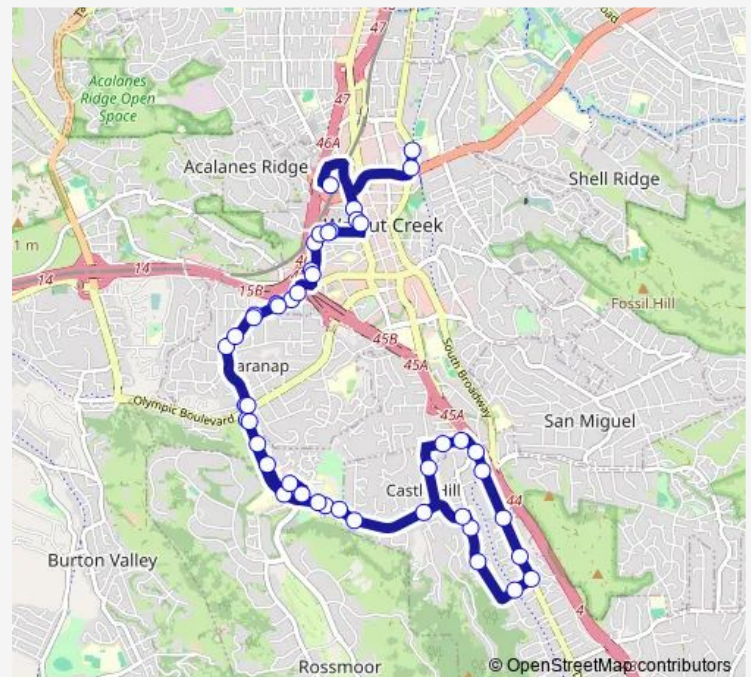

Tuesday 15:20

Wednesday 15:20

Thursday 15:20

Friday 15:20

Saturday —

Sunday —

Route info

Direction: N Civic Dr And Brio Dr

Stops: 36

Trip Duration: 0 hour 39 min

601 — Rossmoor/Wci

Castlehill Rd And Garland Ct

Castlehill Rd And Arbol Grande

S Main St And Crest Ave

S Main St And Rudgear Rd

Danville Blvd And Horse Trail Ct

Danville Blvd And Via Robles

Danville Blvd And Hillgrade Ave

Hillgrade Ave And Iron Horse Trail

Crest Ave And Kell Ct

Crest Ave And Crest Ct

Tice Valley Blvd And Crest Ave

Tice Valley Blvd And Tice Valley Ln

Thursday 07:14

Friday 07:14

Saturday —

Sunday —

Route info

Direction: Walnut Creek Bart

Stops: 46

Trip Duration: 0 hour 45 min