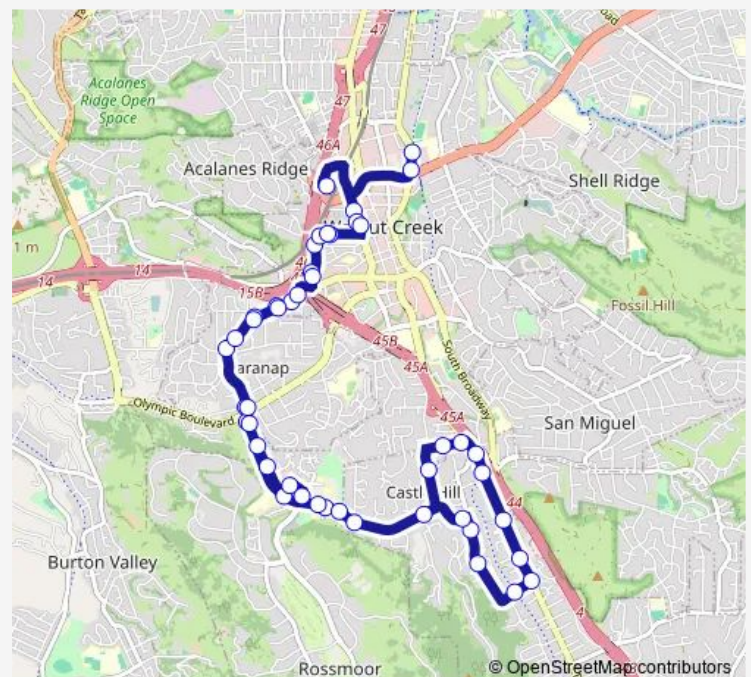

### Route schedule

Walnut Creek Bart — N Civic Dr And Brio Dr

Monday 07:14

Tuesday 07:14

Wednesday 08:14

Thursday 07:14

Friday 07:14

Saturday —

### Route info

Direction: Walnut Creek Bart

Stops: 46

Trip Duration: 0 hour 45 min

601 — Rossmoor/Wci

Danville Blvd And Horse Trail Ct

Danville Blvd And Via Robles

Danville Blvd And Hillgrade Ave

## Route info

Direction: N Civic Dr And Brio Dr

Stops: 36

Trip Duration: 0 hour 39 min

S Main St And Rudgear Rd

Danville Blvd And Horse Trail Ct

Danville Blvd And Via Robles

Danville Blvd And Hillgrade Ave