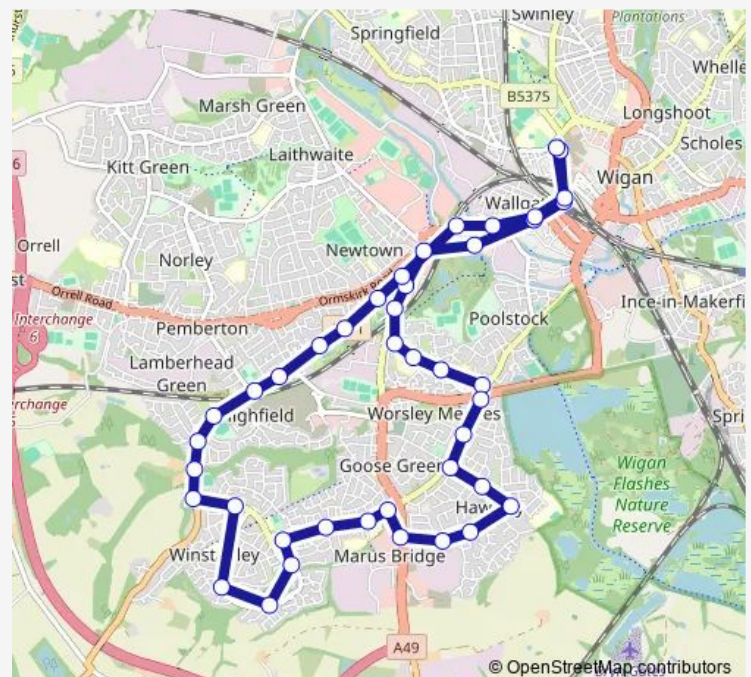

### Route schedule

Wigan Bus Station — Wigan Bus Station

Monday 05:43-23:25

Tuesday 05:43-23:25

Wednesday 05:43-23:25

Thursday 05:43-23:25

Friday 05:43-23:25

Saturday 07:22-23:25

### Route info

Direction: Wigan Bus Station

Stops: 42

Trip Duration: 0 hour 48 min

601 — Wigan - Highfield Grange

Dalton Drive

Erradale Crescent

Sandstone Road

Cherrybrook Drive

Burley Crescent

Cleveland Avenue

Holmes House Avenue

Ribbesford Road

Culcross Avenue

St Matthew's Primary School

Pemberton Rail Station

Hillary Avenue

The Spinney

Mitchell Street

St Mark's Church

Stanley Street

Seven Stars Road

Wigan Pier

Clayton Street