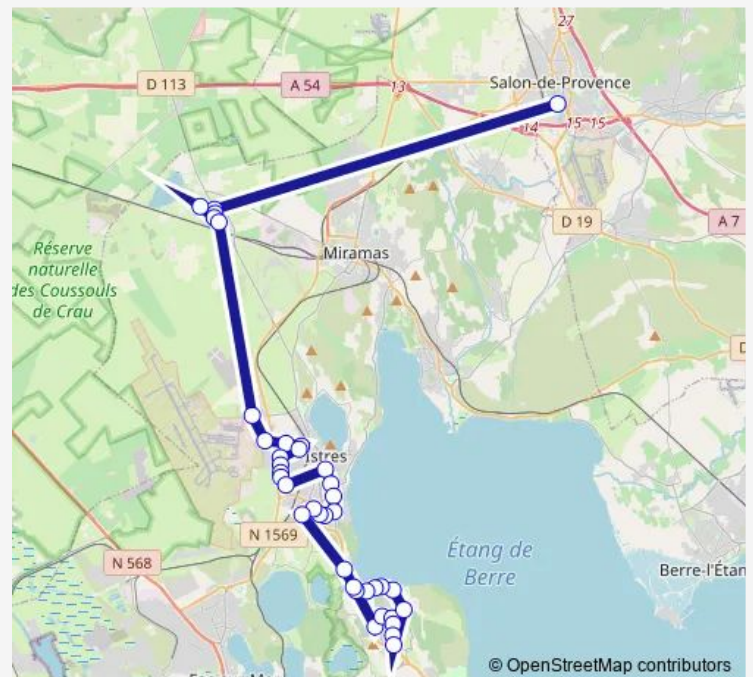

### Route schedule

Michelet — Miramas le Vieux

Monday 18:00

Tuesday 18:00

Wednesday —

Thursday 18:00

Friday 18:00

Saturday —

### Route info

Direction: Michelet

Stops: 24

Trip Duration: 1 hour 0 min

601 — Salon Miramas Istres

La Poudrerie

Calade

Miramas le Vieux