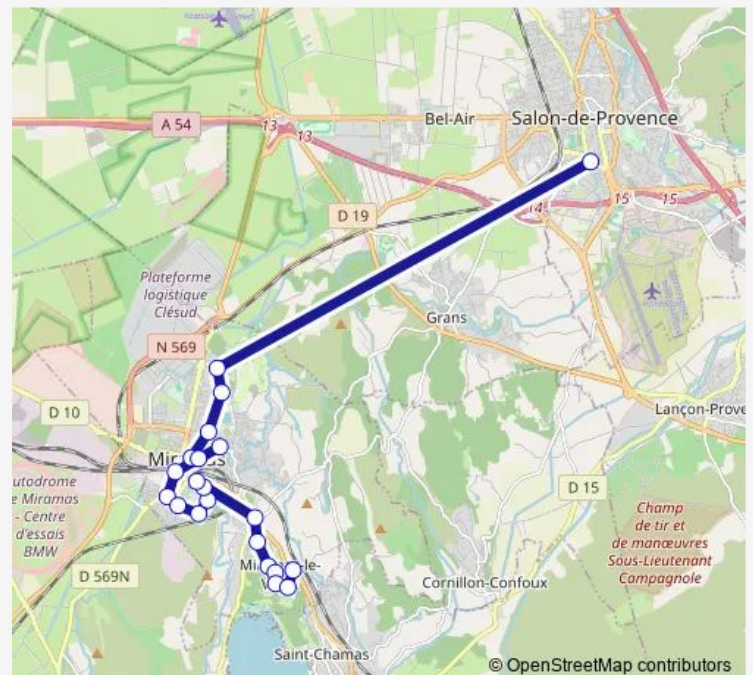

Les Mourettes

La Croix

Village

Route schedule

Michelet — Miramas le Vieux

Monday 18:00

Tuesday 18:00

Wednesday —

Thursday 18:00

Friday 18:00

Saturday —

Sunday —

Route info

Direction: Michelet

Stops: 24

Trip Duration: 1 hour 0 min

601 — Salon Miramas Istres

La Poudrerie

Calade

Miramas le Vieux

Direction

GR Gandonne Quai 2 — Vivaldi

38 stops

[Open route schedule](#)