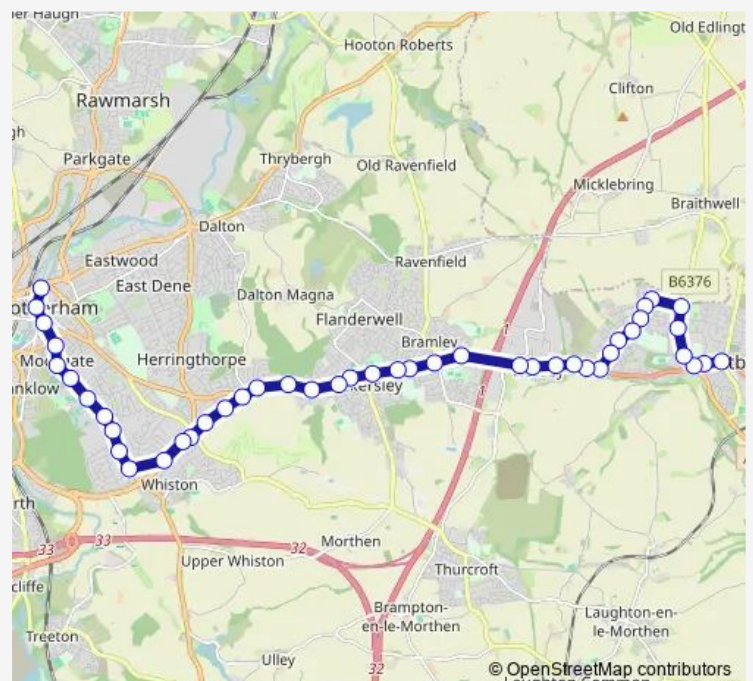

Addison Road/Maple Avenue

Addison Road/Laburnum Road

Rotherham Road/Addison Road

Bawtry Road/Hellaby Bridge

Bawtry Road/Greenhill Avenue

Bawtry Road/Hellaby Hall Road

Bawtry Road/Clifford Road

Bawtry Road/Bentley Road

Thursday 07:44

Friday 07:44

Saturday —

Sunday —

Route info

Direction: High Street/Muglet Lane

Stops: 44

Trip Duration: 0 hour 48 min

601 — Maltby - Sheffield City Centre

Bawtry Road/Morthen Road

Bawtry Road/Tanfield Way

Bawtry Road/Springfield Road

Bawtry Road/Sledgate Lane

Bawtry Road/Moorlands

Bawtry Road/Sheep Cote Road

East Bawtry Road/Wickersley Road

Moorgate Road/Sitwell Drive

Moorgate Road/Oakwood Road West

Moorgate Road/Brunswick Road

Moorgate Road/Boston Castle Grove

Moorgate Road/Reneville Road

Moorgate Road/Nightingale Close

Moorgate Street/Ship Hill