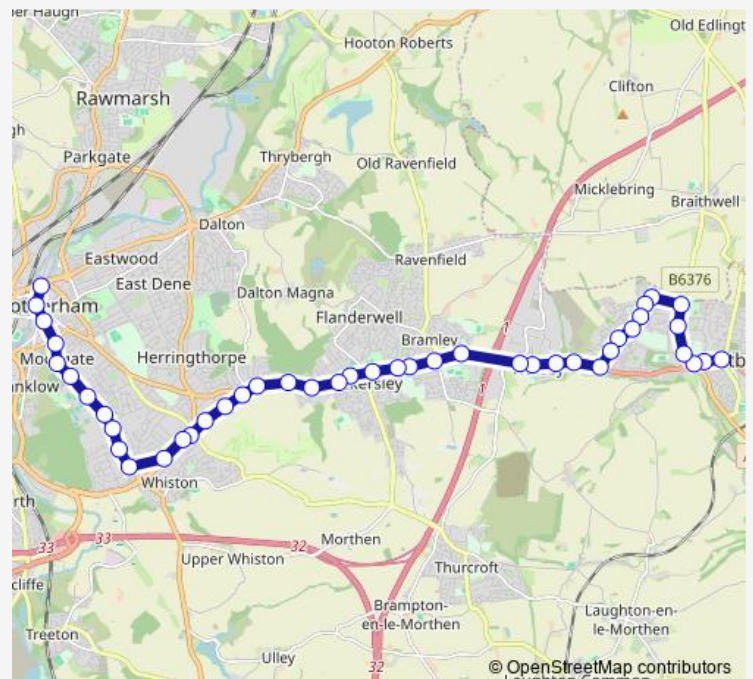

### Direction

High Street/Muglet Lane — Rotherham Interchange/B6

44 stops

[Open route schedule](#)

High Street/Muglet Lane

High Street/Manor Road

High Street/Carlyle Road

Braithwell Road/Limesway

### Route schedule

High Street/Muglet Lane — Rotherham Interchange/B6

Monday 07:44

Tuesday 07:44

Wednesday 07:44

Thursday 07:44

Friday 07:44

Saturday —

### Route info

Direction: High Street/Muglet Lane

Stops: 44

Trip Duration: 0 hour 48 min

■ 601 — Maltby - Sheffield City Centre

Bawtry Road/Morthen Road

Bawtry Road/Tanfield Way

Bawtry Road/Springfield Road