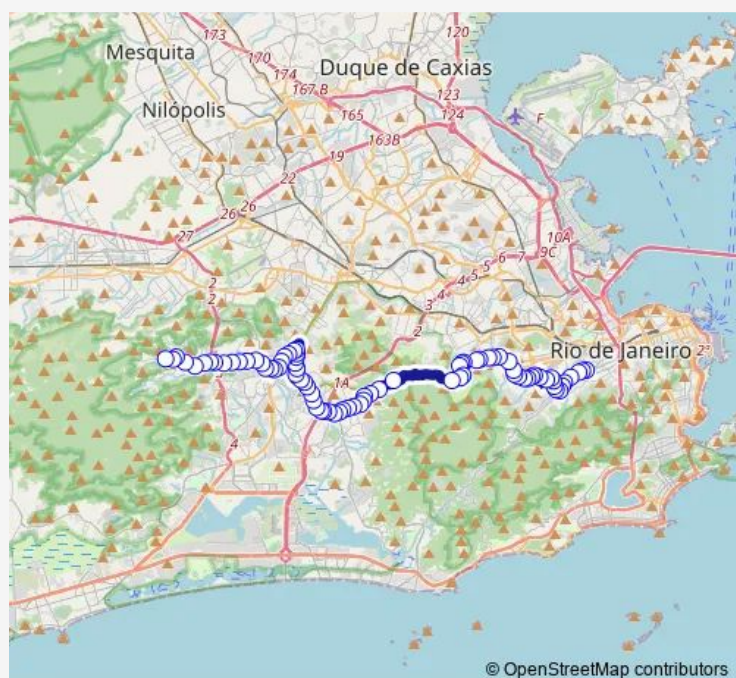

Atituba

Ariapó

Escola Municipal Barão da Taquara

Route schedule

Ponto Final: Santa Maria — Ponto Final: Saens Peña :
Linhas 600 e 601

Monday	00:00
Tuesday	00:00
Wednesday	00:00
Thursday	00:00
Friday	00:00
Saturday	—
Sunday	—

Route info

Direction: Ponto Final: Santa Maria

Stops: 81

Trip Duration: 1 hour 35 min

© OpenStreetMap contributors

601 — Santa Maria - Saens Peña

BusMaps

Marechal José Beviláqua