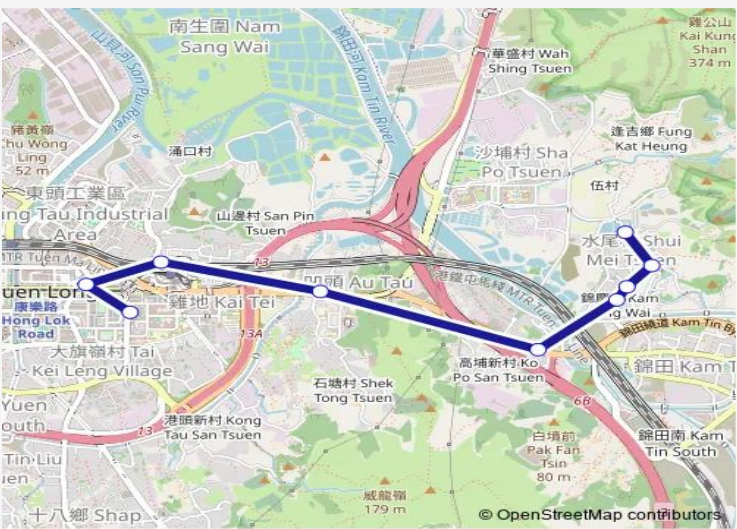

9 stops

[Open route schedule](#)

- FUNG CHEUNG ROAD NEAR WAH TING HOUSE, FUNG TING COURT|FUNG CHEUNG ROAD, NEAR WAH TING COURT, FUNG TING COURT|FUNG CHEUNG ROAD, NEAR WAH TING HOUSE, FUNG TING COURT|FUNG CHEUNG ROAD MINIBUS TERMINUS
- KUK TING STREET OUTSIDE HOUSE NO. 2
- Yuen Long Station (North) Public Transport Interchange
- Castle Peak Road - Yuen Long, Yuen Long Tung Shing LEI Road (Outside SUN Kong Hotel)|Castle Peak Road, Yuen Long Tung Shing LEI Road (Outside SUN Kong Hotel)|Castle Peak Road - Yuen Long, Yuen Long Tung Shing LEI Road (Outside SUN Kong Hotel)
- KO PO TSUEN
- UNNAMED ACCESS ROAD, NEAR KAM HING WAI|UNNAMED ACCESS ROAD, NEAR KAM HING WAI VILLAGE OFFICE
- UNNAMED ACCESS ROAD, NEAR 泮流園, SHUI TAU
- UNNAMED ACCESS ROAD, NEAR SHUI TAU
- KAM TIN (PAK WAI TSUEN) MINIBUS TERMINUS

Route schedule
 FUNG CHEUNG ROAD NEAR WAH TING HOUSE, FUNG TING COURT|FUNG CHEUNG ROAD, NEAR WAH TING COURT, FUNG TING COURT|FUNG CHEUNG ROAD, NEAR WAH TING HOUSE, FUNG TING COURT|FUNG CHEUNG ROAD MINIBUS TERMINUS — KAM TIN (PAK WAI TSUEN) MINIBUS TERMINUS

Monday	05:45-21:10
Tuesday	05:45-21:10
Wednesday	05:45-21:10
Thursday	05:45-21:10
Friday	05:45-21:10
Saturday	05:45-21:10
Sunday	05:45-21:10

Route info

Direction: FUNG CHEUNG ROAD NEAR WAH TING HOUSE, FUNG TING COURT|FUNG CHEUNG ROAD, NEAR WAH TING COURT, FUNG TING COURT|FUNG CHEUNG ROAD, NEAR WAH TING HOUSE, FUNG TING COURT|FUNG CHEUNG ROAD MINIBUS TERMINUS

Stops: 9

Trip Duration: 0 hour 17 min

Direction

KAM TIN (PAK WAI TSUEN) MINIBUS TERMINUS — FUNG CHEUNG ROAD NEAR WAH TING HOUSE, FUNG TING COURT|FUNG CHEUNG ROAD, NEAR WAH TING COURT, FUNG TING COURT|FUNG CHEUNG ROAD, NEAR WAH TING HOUSE, FUNG TING COURT|FUNG CHEUNG ROAD MINIBUS TERMINUS