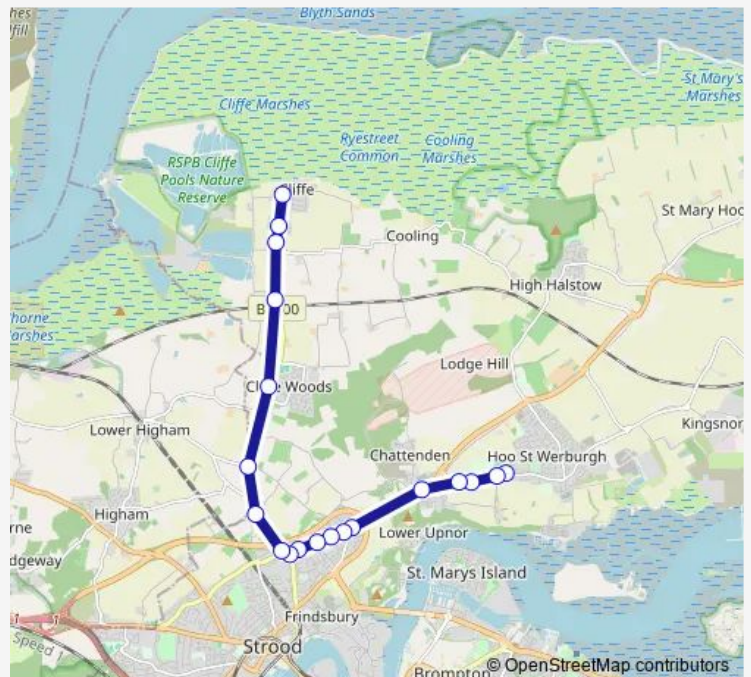

Broad Street

Swimming Pool

The Hundred of Hoo Academy Grounds

Route schedule

The Six Bells — The Hundred of Hoo Academy Grounds

Monday 07:15

Tuesday 07:15

Wednesday 07:15

Thursday 07:15

Friday 07:15

Saturday —

Sunday —

Route info

Direction: The Six Bells

Stops: 21

Trip Duration: 0 hour 25 min

601 — Cliffe - Hundred Of Hoo Academy

Direction

The Hundred of Hoo Academy Grounds — The Six Bells

19 stops

[Open route schedule](#)

The Hundred of Hoo Academy Grounds

The Hundred of Hoo Academy

Broad Street

Route schedule

The Hundred of Hoo Academy Grounds — The Six Bells

Monday 15:06-15:11

Tuesday 15:06-15:11

Wednesday 14:06-14:11

Thursday 15:06-15:11

Friday 15:06-15:11

Saturday —