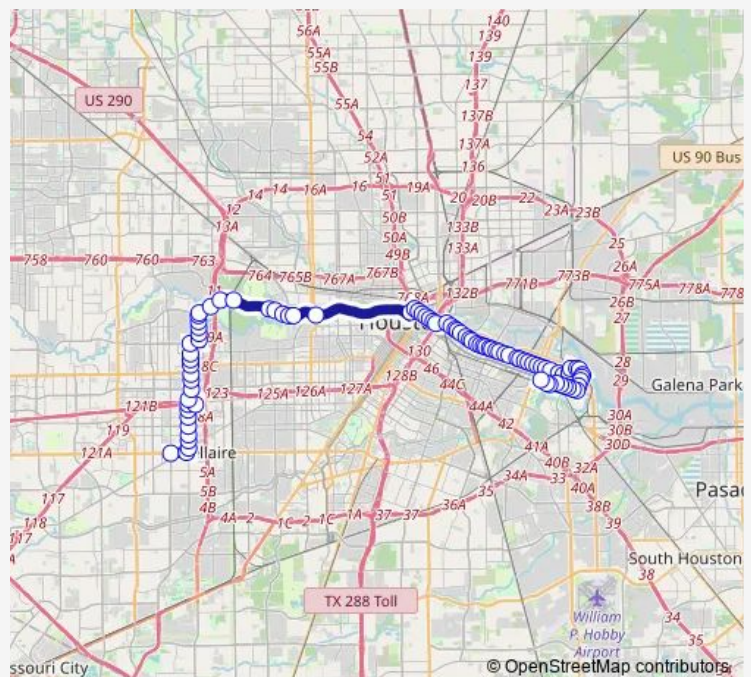

Direction

Chimney Rock Rd @ Bellaire Blvd — Magnolia Transit Center

87 stops

[Open route schedule](#)

- Chimney Rock Rd @ Bellaire Blvd
- Bellaire Transit Center
- S Rice Ave @ Bissonnet St
- S Rice Ave @ Beech St
- S Rice Ave @ Elm St
- S Rice Ave @ Fournace Pl
- S Rice Ave @ Glenmont Dr
- S Rice Ave @ Glenmont Dr Mb
- S Rice Ave @ Westpark Dr
- Westpark / Lower Uptown Transit Center
- Sage Rd @ S Rice Ave
- Sage Rd @ Richmond Ave
- Sage Rd @ Hidalgo St
- Sage Rd @ Alabama St
- Sage Rd @ Westheimer Rd
- Sage Rd @ Meadow Lake Ln
- Sage Rd @ Chevy Chase Dr
- Sage Rd @ San Felipe Rd
- S Post Oak Ln @ Westbriar Ln
- S Post Oak Ln @ Doliver Dr
- S Post Oak Ln @ N Wynden Dr

Route schedule

Chimney Rock Rd @ Bellaire Blvd — Magnolia Transit Center

Monday	04:00-00:30 ⁺¹
Tuesday	04:00-00:30 ⁺¹
Wednesday	04:00-00:30 ⁺¹
Thursday	04:00-00:30 ⁺¹
Friday	04:00-00:30 ⁺¹
Saturday	04:00-00:29 ⁺¹
Sunday	04:00-00:29 ⁺¹

Route info

Direction: Chimney Rock Rd @ Bellaire Blvd

Stops: 87

Trip Duration: 1 hour 28 min

020 — Canal / Memorial

Post Oak Ln @ Post Oak Timber

S Post Oak Ln @ Riverway Dr

Woodway Dr @ Post Oak Ln

Woodway Dr @ N Post Oak Ln

Woodway Dr @ W Loop N

Memorial Dr @ Picnic Ln

Memorial Dr @ Memorial Loop Dr

Memorial Dr @ Crestwood Dr

Memorial Dr @ Terrace Dr

Memorial Dr @ Knox St

Memorial Dr @ Asbury St