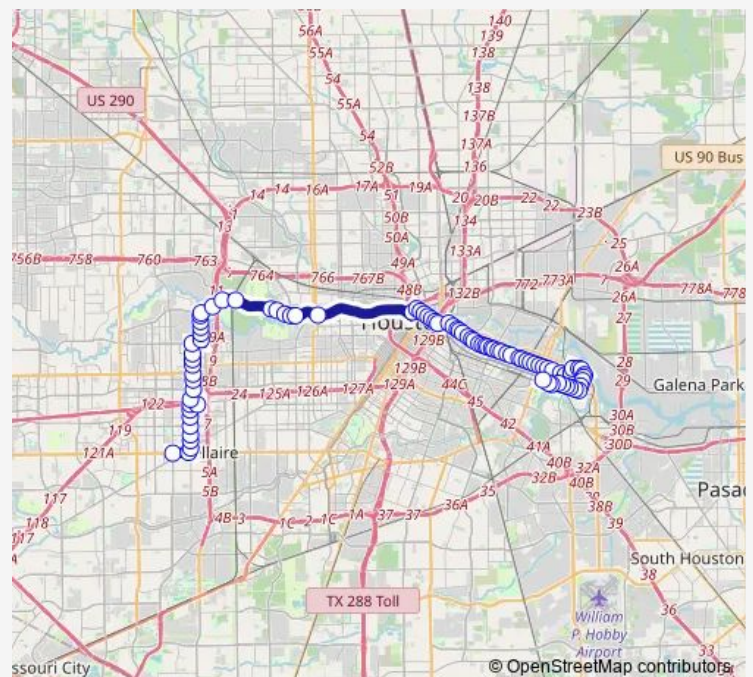

- Sage Rd @ S Rice Ave
- Sage Rd @ Richmond Ave
- Sage Rd @ Hidalgo St
- Sage Rd @ Alabama St
- Sage Rd @ Westheimer Rd
- Sage Rd @ Meadow Lake Ln
- Sage Rd @ Chevy Chase Dr
- Sage Rd @ San Felipe Rd
- S Post Oak Ln @ Westbriar Ln
- S Post Oak Ln @ Doliver Dr
- S Post Oak Ln @ N Wynden Dr

Route schedule

Chimney Rock Rd @ Bellaire Blvd — Magnolia Transit Center

Monday	04:00-00:30 ⁺¹
Tuesday	04:00-00:30 ⁺¹
Wednesday	04:00-00:30 ⁺¹
Thursday	04:00-00:30 ⁺¹
Friday	04:00-00:30 ⁺¹
Saturday	04:00-00:29 ⁺¹
Sunday	04:00-00:29 ⁺¹

Route info

Direction: Chimney Rock Rd @ Bellaire Blvd

Stops: 87

Trip Duration: 1 hour 26 min

020 — Canal / Memorial

Post Oak Ln @ Post Oak Timber

S Post Oak Ln @ Riverway Dr

Woodway Dr @ Post Oak Ln

Woodway Dr @ N Post Oak Ln

Woodway Dr @ W Loop N

Memorial Dr @ Picnic Ln

Memorial Dr @ Memorial Loop Dr

Memorial Dr @ Crestwood Dr

Memorial Dr @ Terrace Dr

Memorial Dr @ Knox St

Memorial Dr @ Asbury St