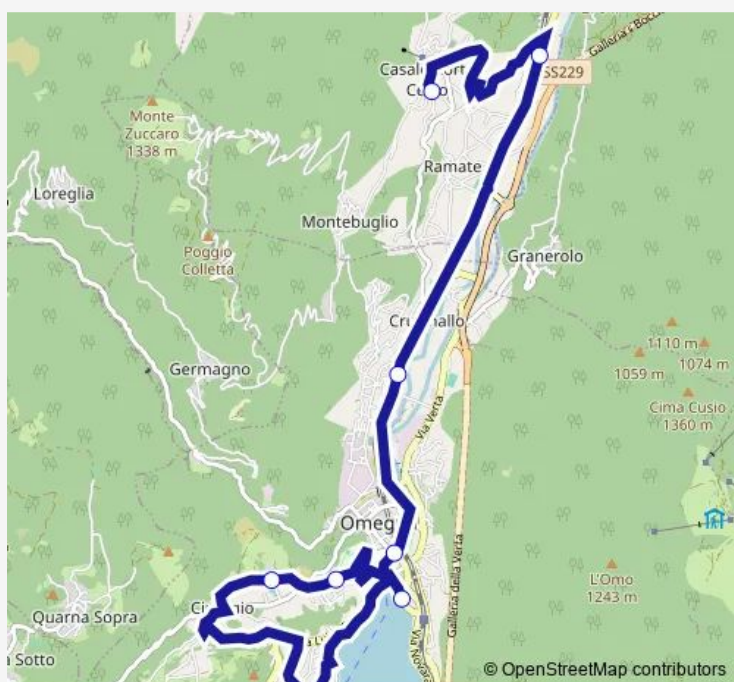

Bagnella - Centro Sportivo

Cireggio

Omegna - Campo Sportivo

Omegna - Piazza Beltrami

Crusinallo - Agip

Casale Corte Cerro - VIA Novara 112

Casale Corte Cerro

**Route schedule**

**Route info**

Direction: Omegna - Lungo Lago Buozzi - Ospedale

Stops: 8

Trip Duration: 0 hour 36 min

020 — Omegna - Casale Corte Cerro - Omegna

**Direction**

Casale Corte Cerro — Omegna - Lungo Lago Buozzi - Ospedale

8 stops

[Open route schedule](#)

Casale Corte Cerro

Casale Corte Cerro - VIA Novara 112

Crusinallo - Agip

Omegna - Piazza Beltrami

Omegna - Campo Sportivo

Cireggio

Friday 07:23-17:46

Saturday 07:23-17:46

Sunday —

**Route info**

Direction: Casale Corte Cerro

Stops: 8

Trip Duration: 0 hour 33 min

020 Bus time schedules and route maps are available in an offline PDF at busmaps.com. Use the busmaps.com website to see live bus times, train schedule or subway schedule, and step-by-step directions for all public transit in Omegna