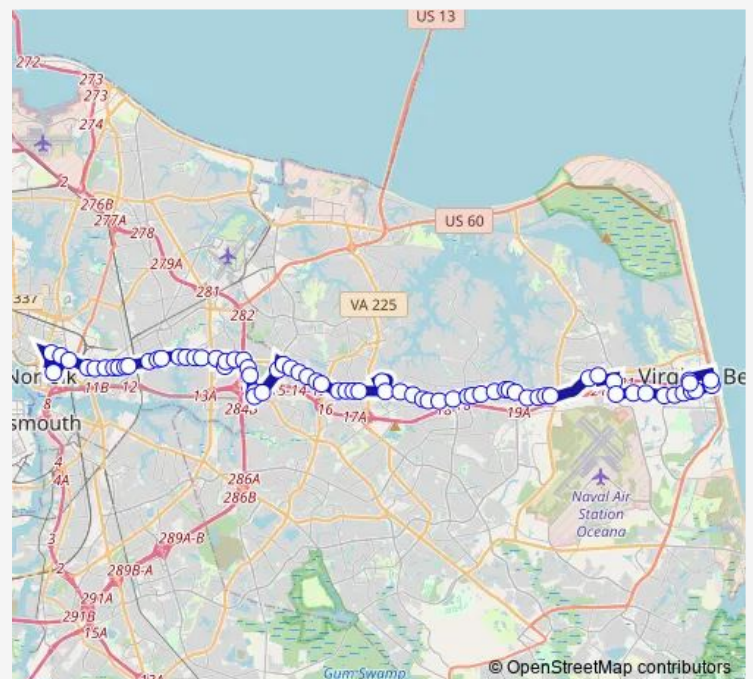

### Direction

Parks & 19th — Dntc

75 stops

[Open route schedule](#)

Parks & 19th

Pacific & Virginia Beach

Virginia Beach & Cypress

Virginia Beach & Jefferson

### Route schedule

Parks & 19th — Dntc

Monday 05:15-23:20

Tuesday 05:15-23:20

Wednesday 05:15-23:20

Thursday 05:15-23:20

Friday 05:15-23:20

Saturday 05:20-23:20

### Route info

Direction: Parks & 19th

Stops: 75

Trip Duration: 2 hour 13 min

020 — 757x - Virginia Beach Blvd

Virginia Beach & Cranston

Virginia Beach & King Richard

Virginia Beach & Little Neck