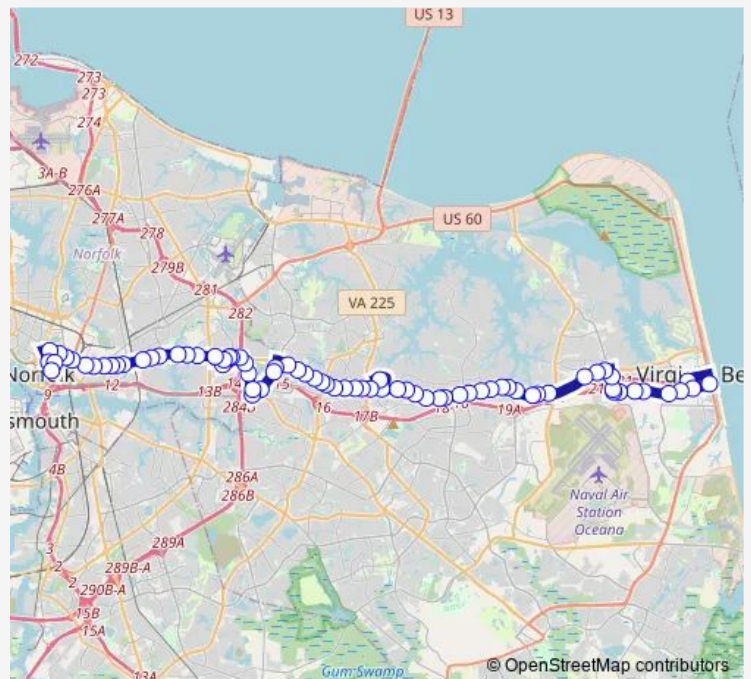

## Bus 020 757x - Virginia Beach Blvd

[Go to website](#)

**Direction**  
 Parks & 19th — Dntc  
 75 stops  
[Open route schedule](#)

- Parks & 19th
- Pacific & Virginia Beach
- Virginia Beach & Cypress
- Virginia Beach & Jefferson
- Virginia Beach & Birch Lake
- Virginia Beach & Dozier
- Virginia Beach & Garcia
- Virginia Beach & West
- Virginia Beach & First Colonial
- First Colonial & Virginia Beach
- First Colonial & Donna
- Laskin & Hilltop
- Laskin & Victor
- Laskin & Regency
- Virginia Beach & Great Neck
- Virginia Beach & Hutton
- Virginia Beach & Cripple Creek
- Virginia Beach & Mustang
- Virginia Beach & Yorktown
- Virginia Beach & Lynnhaven
- Virginia Beach & Kings Grant

### Route schedule Parks & 19th — Dntc

Monday	05:15-23:15
Tuesday	05:15-23:15
Wednesday	05:15-23:15
Thursday	05:15-23:15
Friday	05:15-23:15
Saturday	05:25-23:20
Sunday	07:07-23:08

### Route info

Direction: Parks & 19th  
 Stops: 75  
 Trip Duration: 1 hour 56 min

020 — 757x - Virginia Beach Blvd

Virginia Beach & Cranston

Virginia Beach & King Richard

Virginia Beach & Little Neck

Virginia Beach & Rosemont

Virginia Beach & Wexford

Virginia Beach & Davis

Newtown & Elam

Newtown & Ethan Allen

Newtown & Greenwich

Newtown RD Station

Kempsville & Bangor

Kempsville & Kempsville Cir