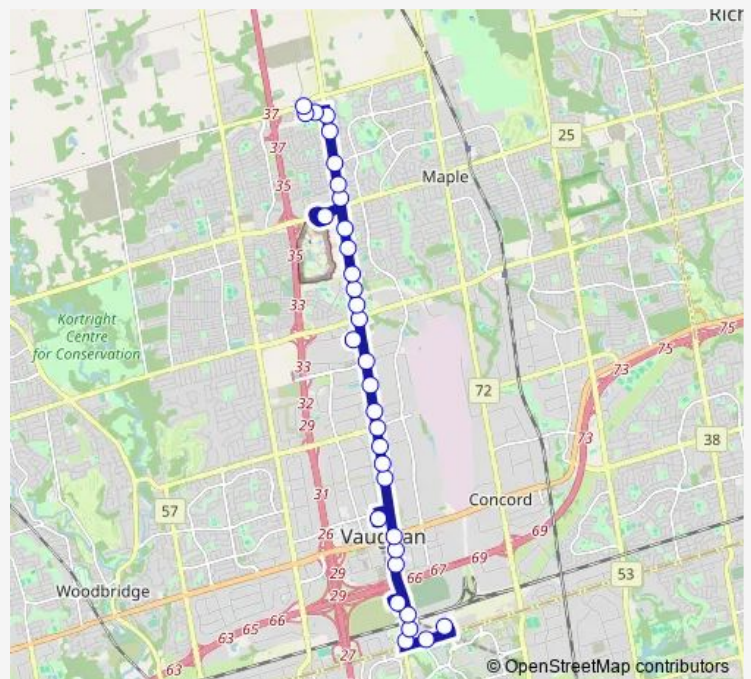

Jane ST / Macintosh Blvd

Jane ST / Cidermill Av

Jane ST / Pippin Rd

Jane ST / Langstaff Rd

Jane ST / Edilcan Dr

Jane ST / Bagg St

Jane ST / Locke St

Vaughan Mills Terminal Platform 8

Jane ST / Rutherford Rd

Jane ST Stop # 6696

Jane ST / Auto Vaughan Dr

Route schedule

Pioneer Village Terminal Platform 3 — Mosque Gate / Teston Rd

Monday	04:49-02:34 ⁺¹
Tuesday	04:49-02:34 ⁺¹
Wednesday	04:49-02:34 ⁺¹
Thursday	04:49-02:34 ⁺¹
Friday	04:49-02:34 ⁺¹
Saturday	06:22-02:26 ⁺¹
Sunday	07:09-02:26 ⁺¹

Route info

Direction: Pioneer Village Terminal Platform 3

Stops: 33

Trip Duration: 0 hour 53 min

020 — Jane

Jane ST / Springside Rd

Jane ST / Norwood Av

Jane ST / Avro Rd

Major Mackenzie West Terminal Platform 4

Jane ST / Frederick Banting St

Jane ST / Roseheath Dr

Jane ST / Cunningham Dr

Jane ST / Brandon Gate Dr

Jane ST / Ahmadiyya Av

Ahmadiyya AV / Tahir St

Ahmadiyya AV / Mosque Gate