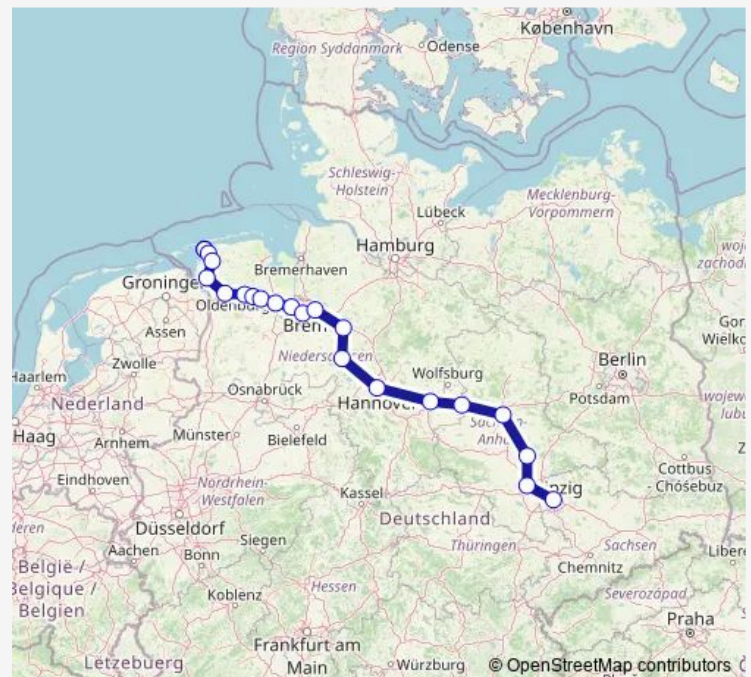

Braunschweig Hbf

Peine

Wunstorf

Nienburg(Weser)

Verden(Aller)

Bremen Hbf

Delmenhorst

Hude

Oldenburg(Oldb)Hbf

Bad Zwischenahn

Westerstede-Ocholt

Augustfehn

Leer(Ostfriesl)

Emden Hbf

Route schedule

Magdeburg Hbf — Emden Hbf

Monday 05:00

Tuesday 05:00

Wednesday —

Thursday —

Friday —

Saturday —

Sunday —

Route info

Direction: Magdeburg Hbf

Stops: 16

Trip Duration: 4 hour 38 min

Direction

Leipzig Hbf — Emden Außenhafen

20 stops

[Open route schedule](#)

Leipzig Hbf