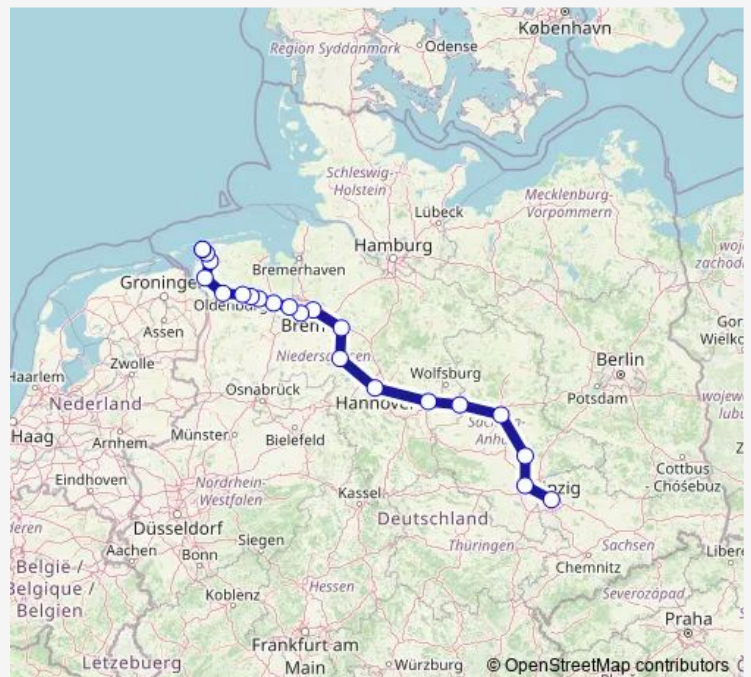

Nienburg(Weser)

Verden(Aller)

Bremen Hbf

Delmenhorst

Hude(Oldb)

Oldenburg(Oldb) Hbf

Bad Zwischenahn

Westerstede-Ocholt

### Route schedule

Cottbus, Hauptbahnhof — Norddeich(Norden) Mole

Monday	—
Tuesday	—
Wednesday	—
Thursday	—
Friday	—
Saturday	06:01
Sunday	07:19

### Route info

Direction: Cottbus, Hauptbahnhof

Stops: 27

Trip Duration: 8 hour 18 min

56

Leer(Ostfries!)

Emden(Ostfries!) Hbf

Marienhafe Bahnhof