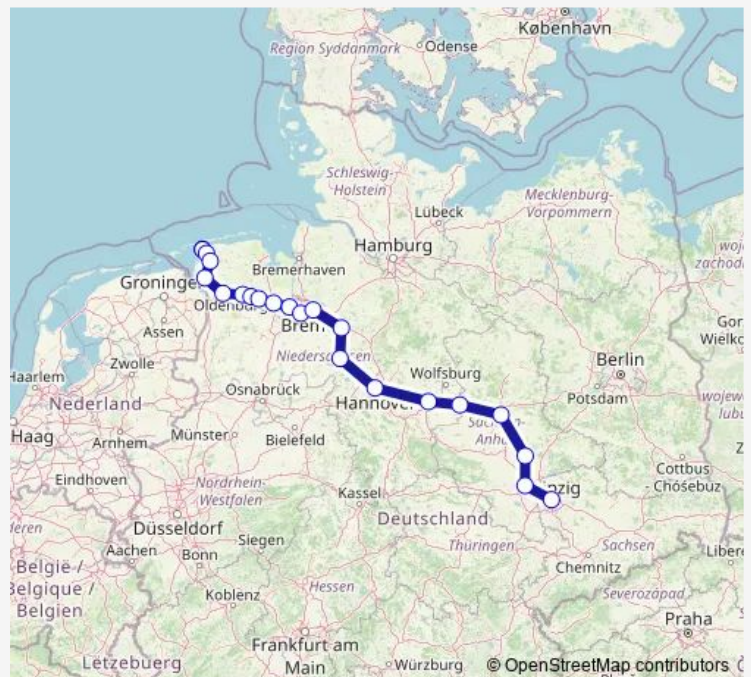

Delmenhorst

Hude(Oldb)

Oldenburg(Oldb) Hbf

Route schedule

Leipzig Hbf — Oldenburg(Oldb) Hbf

Monday —

Tuesday —

Wednesday 17:40

Thursday —

Friday —

Saturday —

Sunday —

Route info

Direction: Leipzig Hbf

Stops: 13

Trip Duration: 4 hour 55 min

Direction

Cottbus, Hauptbahnhof — Norddeich(Norden) Mole

27 stops

[Open route schedule](#)

Cottbus, Hauptbahnhof

Lübbenau, Bahnhof

Lübben, Bahnhof

S Königs Wusterhausen Bhf