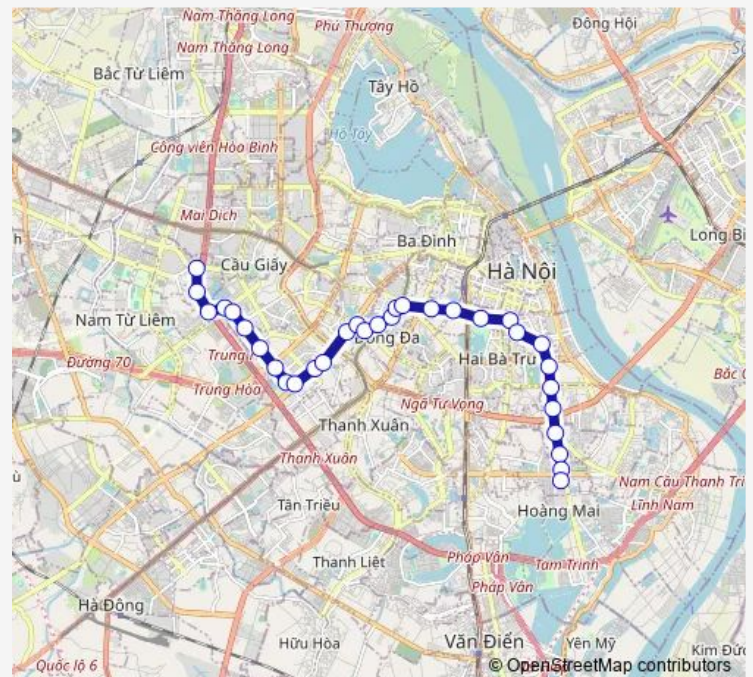

### Route schedule

STOP\_53B\_2\_S21 — Stop\_30\_2\_S32

Monday 06:30-19:40

Tuesday 06:30-19:40

Wednesday 06:30-19:40

Thursday 06:30-19:40

Friday 06:30-19:40

Saturday 06:30-19:40

### Route info

Direction: STOP\_53B\_2\_S21

Stops: 32

Trip Duration: 1 hour 7 min

Route\_30\_2

BusMaps

Stop\_09\_2\_S34

Stop\_30\_2\_S23