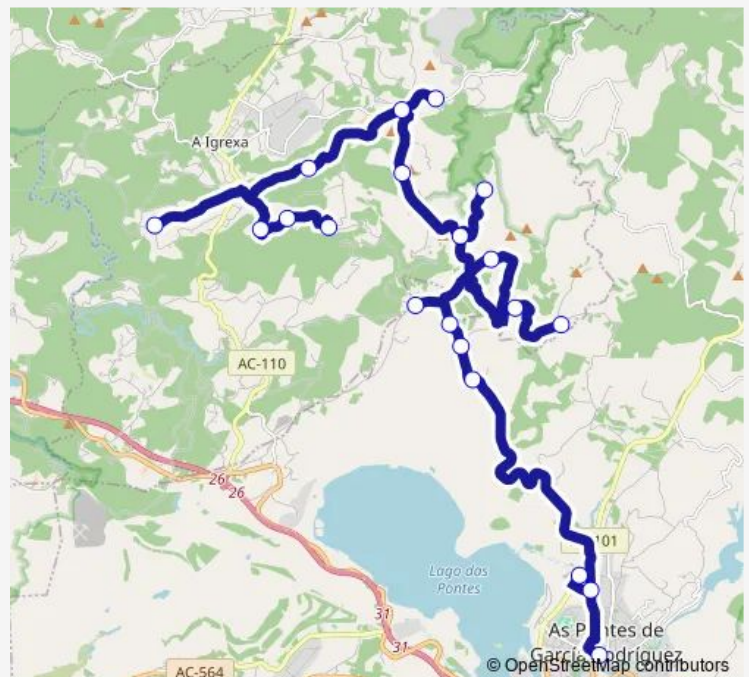

## Route schedule

As Pontes — Vilachave

Monday 14:20-18:10

Tuesday 14:20

Wednesday 13:30-14:20

Thursday —

Friday 14:20

Saturday —

## Route info

Direction: As Pontes

Stops: 20

Trip Duration: 1 hour 0 min

■ XG872041 — As Pontes-Vilachave

**BusMaps**

**Direction**

Vilachave — As Pontes

20 stops

[Open route schedule](#)

Vilachave

Pastoriza

Cruce Loureiros

Chao

Guntille

Seixas