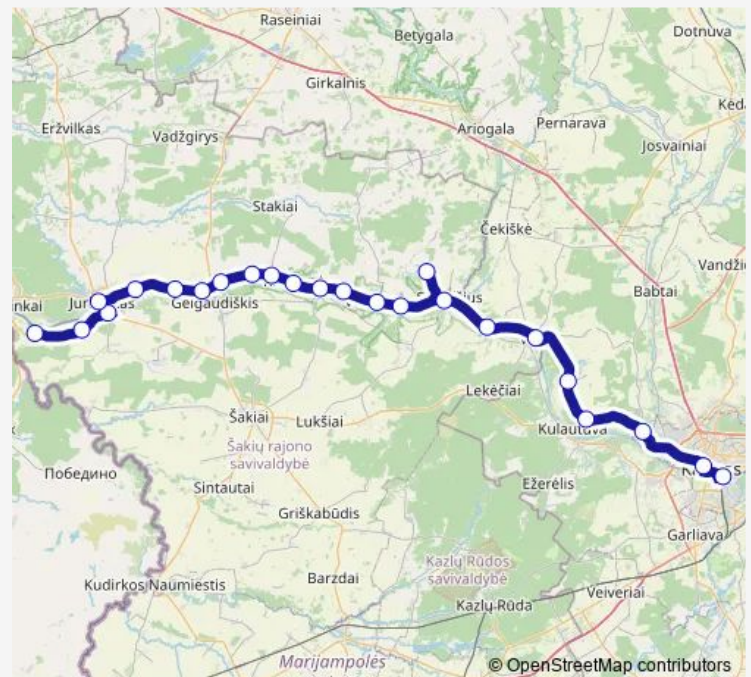

Friday 05:15-19:45

Saturday 07:30-19:45

Sunday 08:30-19:45

Route info

Direction: Sudargas

Stops: 24

Trip Duration: 2 hour 0 min

■ M-235 — Sudargas-Kaunas