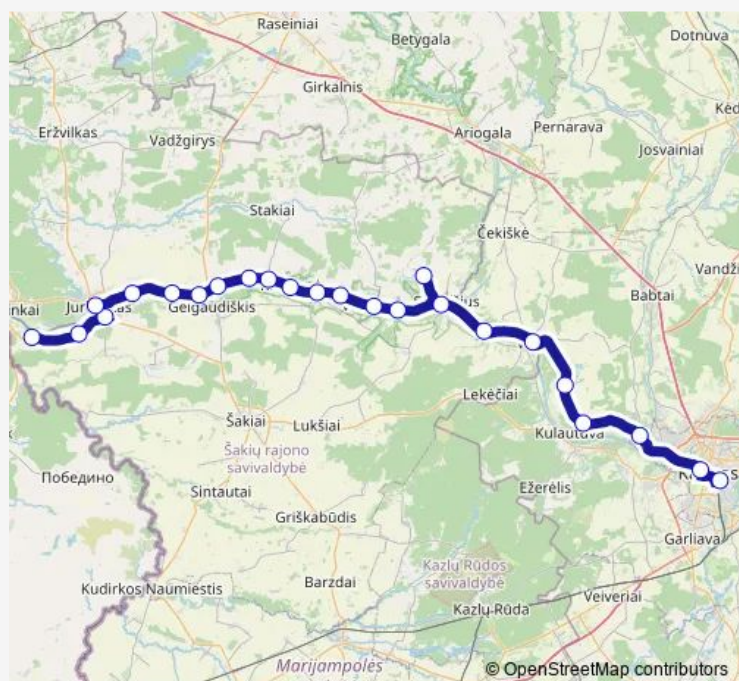

Thursday 05:15-19:45

Friday 05:15-19:45

Saturday 07:30-19:45

Sunday 08:30-19:45

Route info

Direction: Sudargas

Stops: 24

Trip Duration: 2 hour 0 min