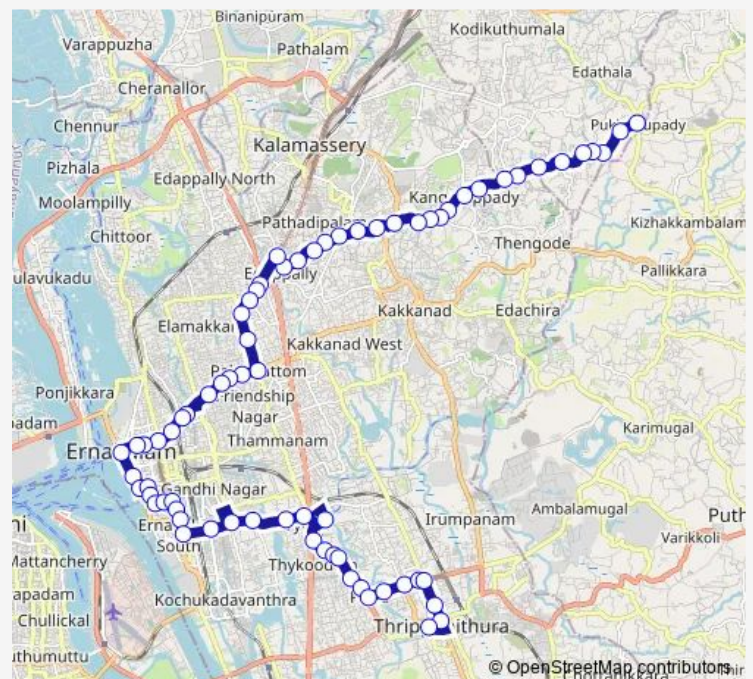

Thursday 06:00

Friday 06:00

Saturday 06:00

Sunday 06:00

Route info

Direction: Pukkattupady

Stops: 71

Trip Duration: 1 hour 31 min