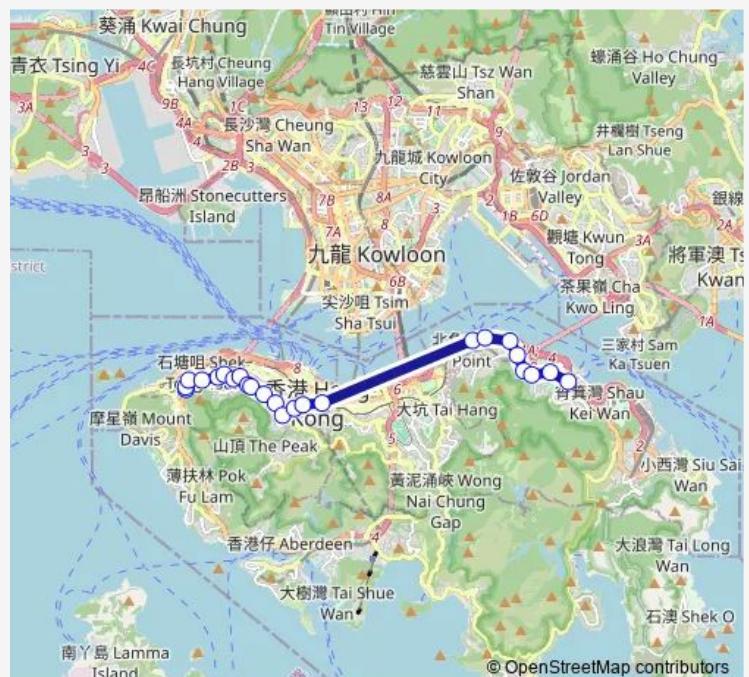

Route schedule

[Ctb] Pokfield Road[[Kmb+Ctb] Pokfield Road BUS Terminus/
Pokfield Road — [Ctb] TAI Hong House, TAI Hong Street[[Kmb+Ctb] TAI Hong House/
Tai Hong House, TAI Hong Street

Monday	07:50
Tuesday	07:50
Wednesday	07:50
Thursday	07:50
Friday	07:50
Saturday	—
Sunday	—

Route info

Direction: [Ctb] Pokfield Road[[Kmb+Ctb] Pokfield Road BUS Terminus/
Pokfield Road

Stops: 24

Trip Duration: 0 hour 42 min

[Ctb] Admiralty Station - Admiralty Garden, Queensway[[Kmb+Ctb] Admiralty Station/
Admiralty Station - Admiralty Garden, Queensway[[Kmb] Admiralty Station