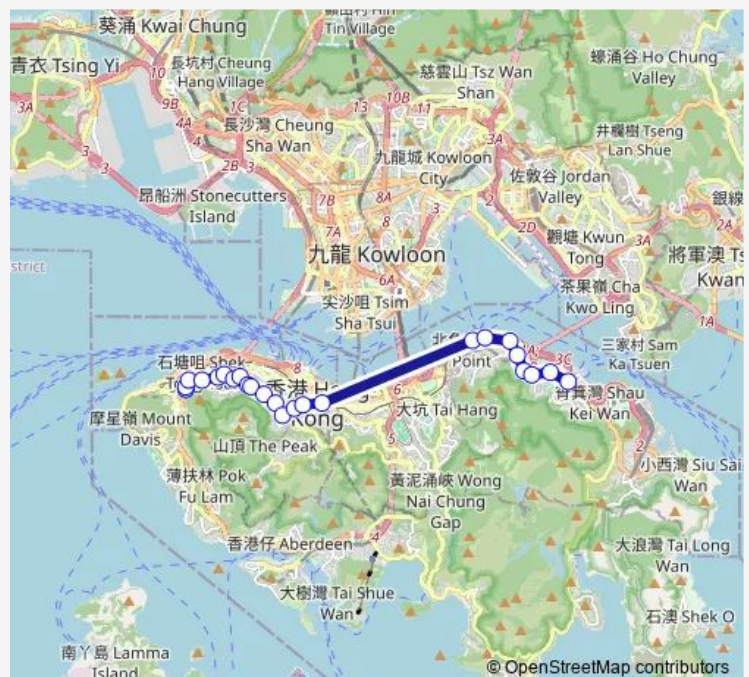

Route schedule

[Ctb] Pokfield Road[[Kmb+Ctb] Pokfield Road BUS Terminus/
Pokfield Road — [Ctb] TAI Hong House, TAI Hong Street[[Kmb+Ctb] TAI Hong House/
Tai Hong House, TAI Hong Street

Monday	07:50
Tuesday	07:50
Wednesday	07:50
Thursday	07:50
Friday	07:50
Saturday	—
Sunday	—

Route info

Direction: [Ctb] Pokfield Road[[Kmb+Ctb] Pokfield Road BUS Terminus/
Pokfield Road

Stops: 24

Trip Duration: 0 hour 42 min

[Ctb] Admiralty - Admiralty Garden, Queensway[[Kmb+Ctb] Admiralty Station/
Admiralty - Admiralty Garden, Queensway[[Kmb] Admiralty Station