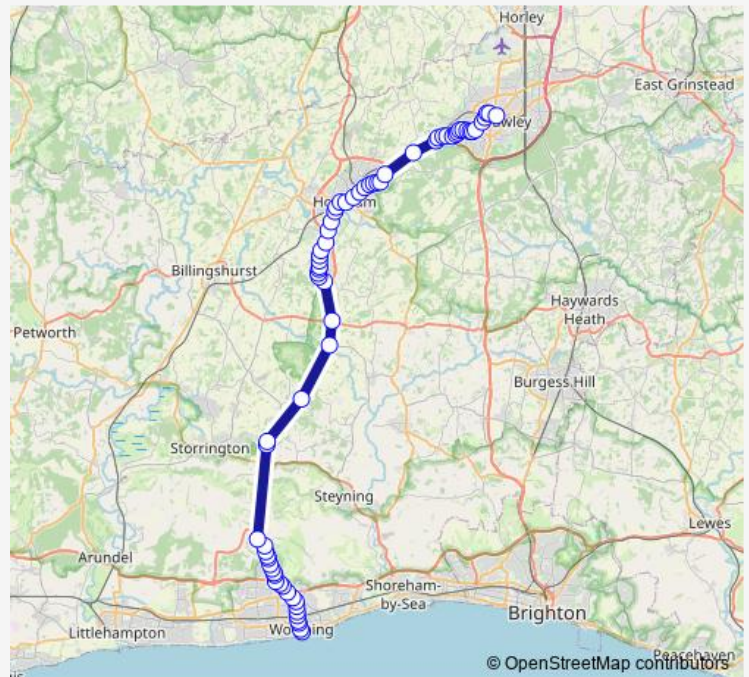

### Route schedule

Marine Parade — Bus Station

Monday 11:06

Tuesday 11:06

Wednesday 11:06

Thursday 11:06

Friday 11:06

Saturday 12:06

### Route info

Direction: Marine Parade

Stops: 69

Trip Duration: 1 hour 27 min

23X — Crawley - Horsham - Worthing

Findon Place

Spring Gardens

Kate's Cakes

## Direction

Bus Station — Marine Parade

75 stops

[Open route schedule](#)

Bus Station

Broadway

Orchard Street

Ifield Road Asda