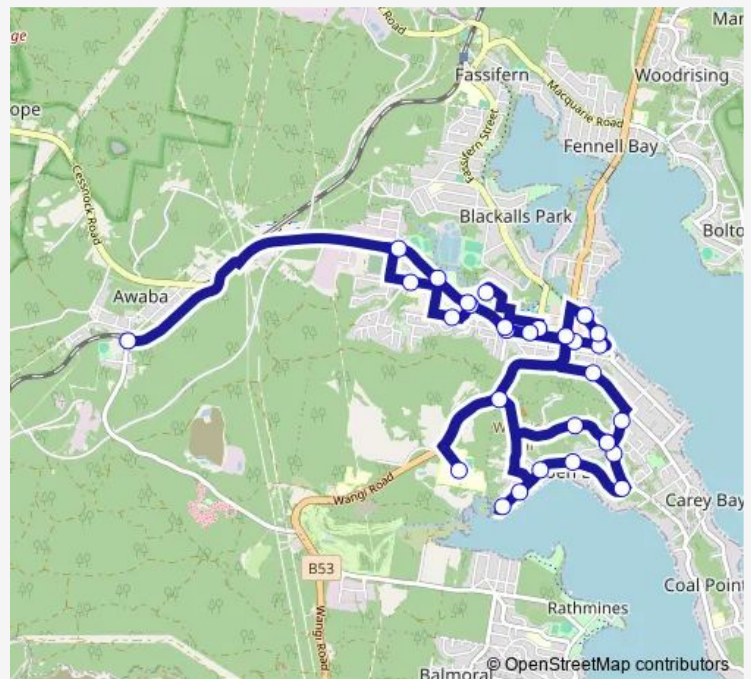

Kilaben Rd Before Barina Av

Barina Av Opp Arbre Cl

Lake View Rd At Jarrett St

Ridge Rd At Wangi Rd (Hail And Ride)

St Josephs Primary School, Kilaben Bay

Cary St At The Boulevarde

Victory Pde After Cary St

Old Toronto Station, Victory Pde

The Boulevarde At Pemell St

The Boulevarde Before Cary St

Awaba Rd At Jindalee St

Route schedule

Toronto High School, Field Av — Old Toronto Station, Victory Pde

Monday	14:32
Tuesday	14:55
Wednesday	14:32
Thursday	14:32
Friday	14:32
Saturday	—
Sunday	—

Route info

Direction: Toronto High School, Field Av

Stops: 33

Trip Duration: 0 hour 53 min

6417 — Toronto HS to Kilaben Bay

Awaba Rd At Glenfield Rd

Milford St After Yanco Cres

Biraban Public School, Beckley St