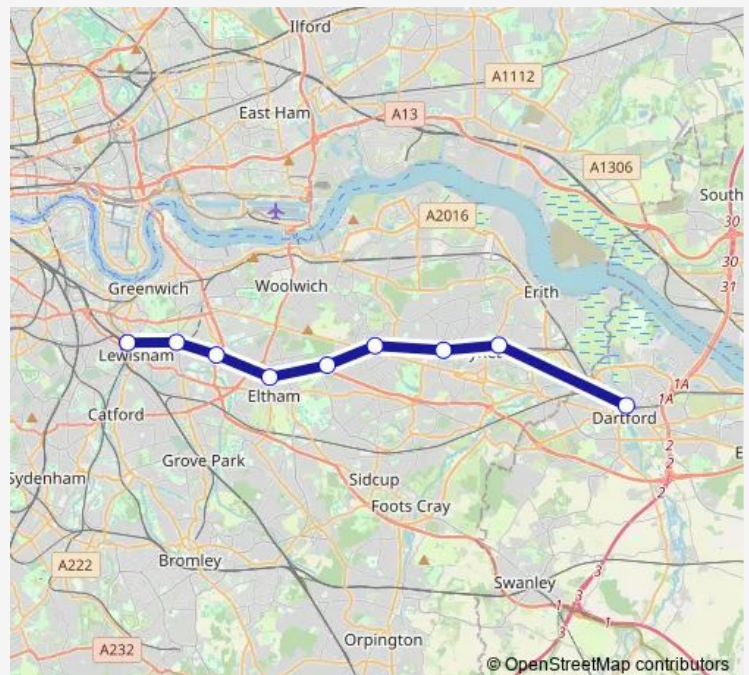

Route schedule

Dartford — Lewisham

Monday	04:28-04:58
Tuesday	—
Wednesday	—
Thursday	—
Friday	—
Saturday	—
Sunday	05:33-22:33

Route info

Direction: Dartford

Stops: 16

Trip Duration: 1 hour 28 min

Direction

Dartford — Lewisham

10 stops

[Open route schedule](#)

Dartford

Crayford

Bexley

Albany Park

Sidcup

Route info

Direction: Dartford

Stops: 10

Trip Duration: 1 hour 6 min

Direction

Dartford — Lewisham

9 stops

[Open route schedule](#)

Lewisham

Route schedule

Dartford — Lewisham

Monday	—
Tuesday	—
Wednesday	—
Thursday	—
Friday	—
Saturday	04:38-22:51
Sunday	—

Route info

Direction: Dartford

Stops: 9

Trip Duration: 1 hour 7 min