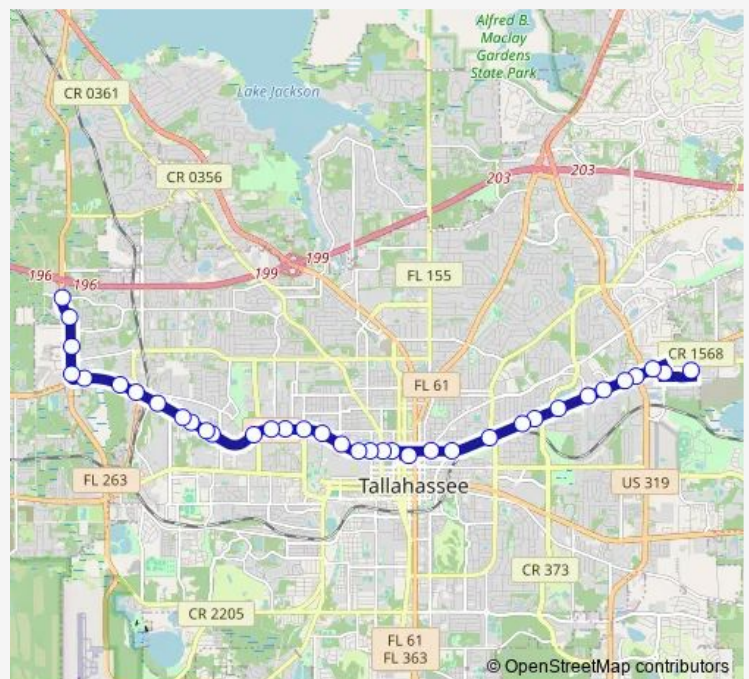

**Direction**

NW Capital CIR Commonwealth Blvd — Fallschase Walmart

47 stops

[Open route schedule](#)

- NW Capital CIR Commonwealth Blvd
- Commonwealth Blvd AT DEP Bldg Eb
- Commonwealth Blvd AT Commonwealth Business Eb
- Commonwealth BUS AT Hartsfield Sb
- Hartsfield RD AT Comcast Wb
- Hartsfield RD NW Capital CIR Wb
- NW Capital Circle AND Home Depot Sb
- Capital Circle NW AT Midblock Sb
- NW Capital CIR Tennessee Capital Sb
- W Tennessee ST Walmart Pedestrian Crossing Eb
- W Tennessee ST Bicycle RD Eb
- Tennessee AT AND Blountstown Eb
- Tennessee ST AT PAT Thomas Eb
- Mission RD AT Appleyard DR Nb
- W Mission RD AT Retreat Eb
- 2609 W Mission RD Eb
- W Mission RD Bonnie DR Eb
- W Mission RD Cuerno ST Eb
- White DR SAN Luis RD Sb
- W Tennessee ST AND Columbia Eb
- W Tennessee ST S Ocala RD Eb

Route schedule

NW Capital CIR Commonwealth Blvd — Fallschase Walmart

|           |             |
|-----------|-------------|
| Monday    | 06:30-18:15 |
| Tuesday   | 06:30-18:15 |
| Wednesday | 06:30-18:15 |
| Thursday  | 06:30-18:15 |
| Friday    | 06:30-18:15 |
| Saturday  | —           |
| Sunday    | —           |

Route info

Direction: NW Capital CIR Commonwealth Blvd

Stops: 47

Trip Duration: 1 hour 15 min

■ A — Azalea

W Tennessee ST High RD Eb

W Tennessee ST Caliark ST Eb

W Tennessee ST Stadium DR Eb

## Direction

Fallschase Walmart — NW Capital CIR Commonwealth Blvd

36 stops

[Open route schedule](#)

Fallschase Walmart

Weems Road AT Acadian Blvd Nb

Mahan AND Publix West Wb

Mahan AT Capital Circle Wb