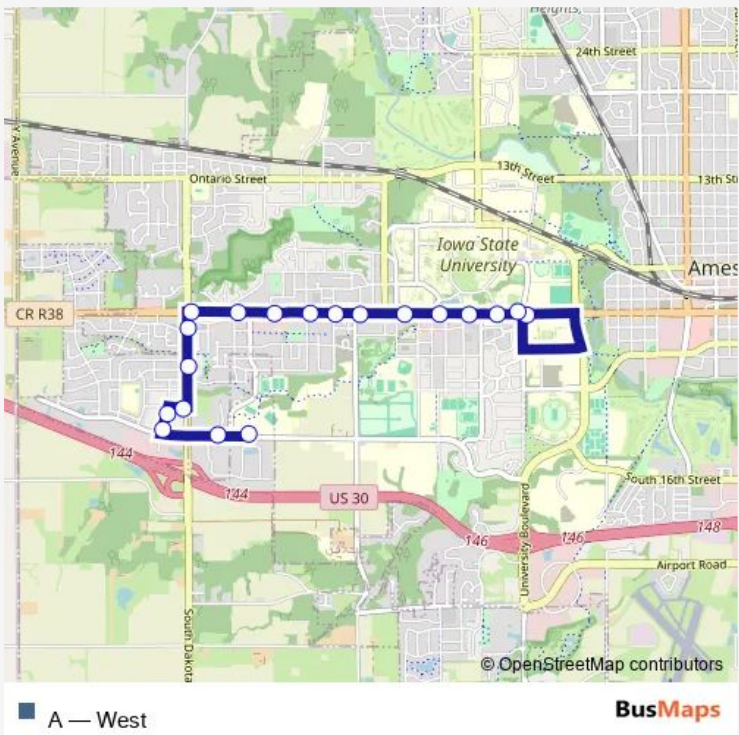

[Go to website](#)

**Direction**  
 Ames Middle School — Lincoln Way at Beach Avenue  
 Westbound

19 stops

[Open route schedule](#)

- Ames Middle School
- Mortensen Road at Pinon Road Westbound
- Dickenson Avenue at Mortensen Road
- Dickenson Avenue at Steinbeck Street
- Steinbeck Street at South Dakota Avenue
- South Dakota Avenue at Clemens Boulevard Northbound
- South Dakota Avenue at Todd Drive Northbound
- Lincoln Way at South Dakota Avenue Eastbound
- Lincoln Way at Beedle Drive Eastbound
- Lincoln Way at Marshall Avenue Eastbound
- Lincoln Way at South Franklin Avenue Eastbound
- Lincoln Way at South Wilmoth Avenue Eastbound
- Lincoln Way at State Avenue Eastbound
- Lincoln Way at Sheldon Avenue Eastbound
- Kingland Systems
- Lincoln Way at Lynn Avenue Eastbound
- Buchanan Hall
- Lincoln Way at Beach Avenue Eastbound
- Lincoln Way at Beach Avenue Westbound

Route schedule  
 Ames Middle School — Lincoln Way at Beach Avenue  
 Westbound

Monday	—
Tuesday	—
Wednesday	—
Thursday	—
Friday	22:30-02:10 <sup>+1</sup>
Saturday	22:30-02:10 <sup>+1</sup>
Sunday	—

**Route info**

Direction: Ames Middle School

Stops: 19

Trip Duration: 0 hour 13 min

## Route info

Direction: Lincoln Way at Beach Avenue Westbound

Stops: 16

Trip Duration: 0 hour 10 min

A Bus time schedules and route maps are available in an offline PDF at [busmaps.com](http://busmaps.com). Use the [busmaps.com](http://busmaps.com) website to see live bus times, train schedule or subway schedule, and step-by-step directions for all public transit in Nevada