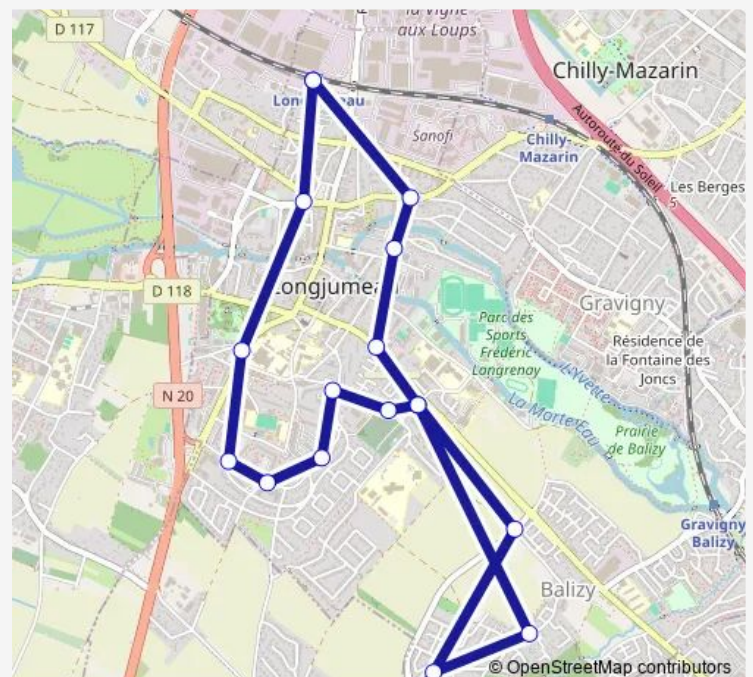

Direction

Gare RER Longjumeau — Gare RER Longjumeau

17 stops

[Open route schedule](#)

Gare RER Longjumeau

Place Charles Steber

Hôpital de Longjumeau

Docteur Cathelin

Résidence Fontanges / Bel Air

Résidence La Rocade

Coteaux

Cimetière

Clinique de l'Yvette

Basch - Poulettes

Rouillon

Templiers

Clinique de l'Yvette

Foyer Avril

Théâtre

Général de Gaulle

Gare RER Longjumeau

Route schedule

Gare RER Longjumeau — Gare RER Longjumeau

Monday 07:20-18:50

Tuesday 07:20-18:50

Wednesday 07:20-18:50

Thursday 07:20-18:50

Friday 07:20-18:50

Saturday —

Sunday —

Route info

Direction: Gare RER Longjumeau

Stops: 17

Trip Duration: 0 hour 34 min