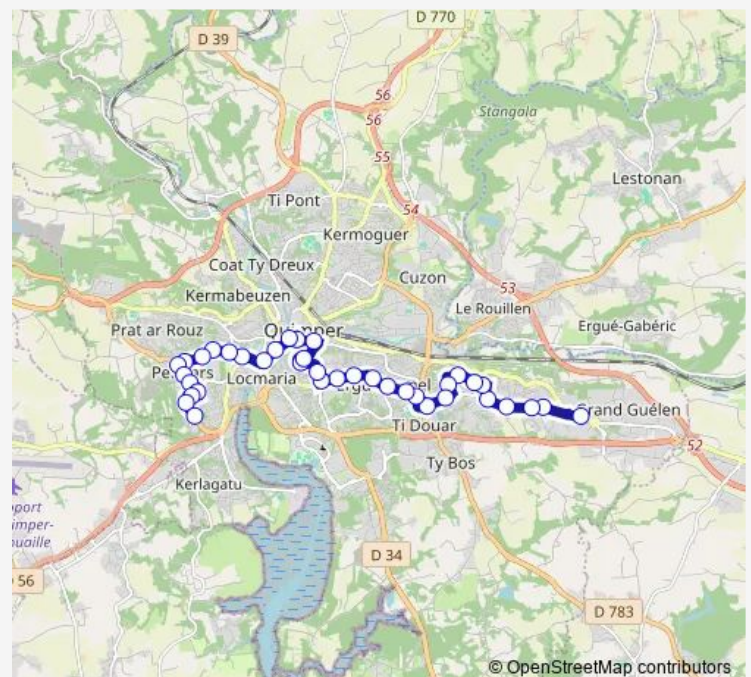

Thursday 07:07-07:34

Friday 07:07-07:34

Saturday —

Sunday —

Route info

Direction: Kermoysan

Stops: 41

Trip Duration: 0 hour 39 min

A — Kermoysan - Petit Guelen

Tourelle

Quatre Chemins

Hopital Laennec

Y. Guillou

Lycee Thepot

Ergue Armel Mairie

Rozolen