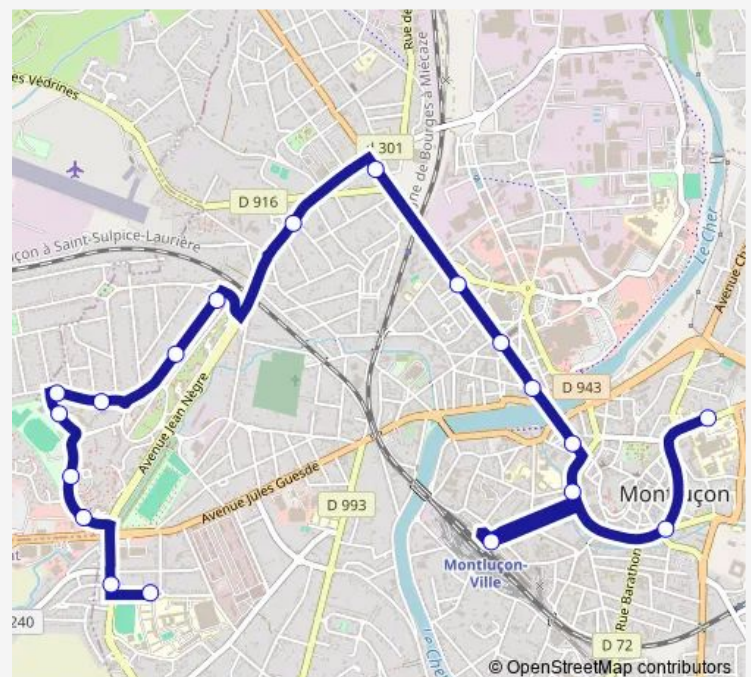

Direction

Hôpital — Etang de Sault

23 stops

[Open route schedule](#)

Hôpital
Girauds
Francillon
Presle
Marx Dormoy
Gare SnCF
Saint-Pierre
Athamor
Sampaix
Saint-Paul
Dunant
Villon
Florian
Bien Assis
Jean Nègre
Rouges Gorges
Centre Commercial Bien Assis
Martinets
Collège Jules Verne
Stade Bien Assis
Merles

Route schedule

Hôpital — Etang de Sault

Monday	10:07-19:27
Tuesday	10:07-19:27
Wednesday	10:07-19:27
Thursday	10:07-19:27
Friday	10:07-19:27
Saturday	10:07-19:27
Sunday	—

Route info

Direction: Hôpital

Stops: 23

Trip Duration: 0 hour 35 min

A — Ligne A Sept23

Martyrs

Etang de Sault

Direction

Lycée Paul Constans — Hôpital

19 stops

[Open route schedule](#)

Wednesday 06:46-19:11

Thursday 06:46-19:11

Friday 06:46-19:11

Saturday 07:12-09:32

Sunday —

Route info

Direction: Hôpital

Stops: 24