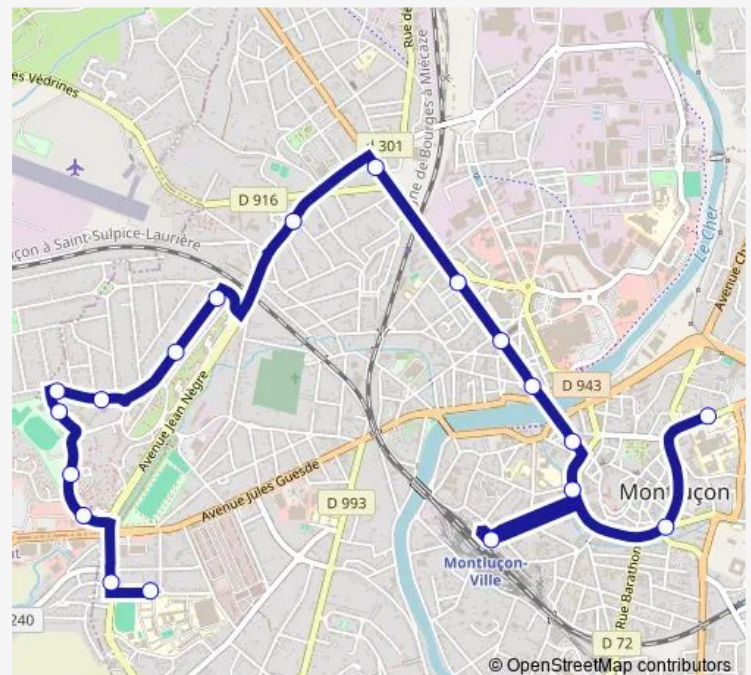

Direction

Hôpital — Etang de Sault

23 stops

[Open route schedule](#)

- Hôpital
- Girauds
- Francillon
- Presle
- Marx Dormoy
- Gare SnCF
- Saint-Pierre
- Athanor
- Sampaix
- Saint-Paul
- Dunant
- Villon
- Florian
- Bien Assis
- Jean Nègre
- Rouges Gorges
- Centre Commercial Bien Assis
- Martinets
- Collège Jules Verne
- Stade Bien Assis
- Merles

Route schedule

Hôpital — Etang de Sault

Monday	10:07-19:27
Tuesday	10:07-19:27
Wednesday	10:07-19:27
Thursday	10:07-19:27
Friday	10:07-19:27
Saturday	10:07-19:27
Sunday	—

Route info

Direction: Hôpital

Stops: 23

Trip Duration: 0 hour 34 min

■ A — Ligne A Sept23

Martyrs

Etang de Sault

Direction

Lycée Paul Constans — Hôpital

19 stops

[Open route schedule](#)

Wednesday 06:46-19:11

Thursday 06:46-19:11

Friday 06:46-19:11

Saturday 07:12-09:32

Sunday —

Route info

Direction: Hôpital

Stops: 24