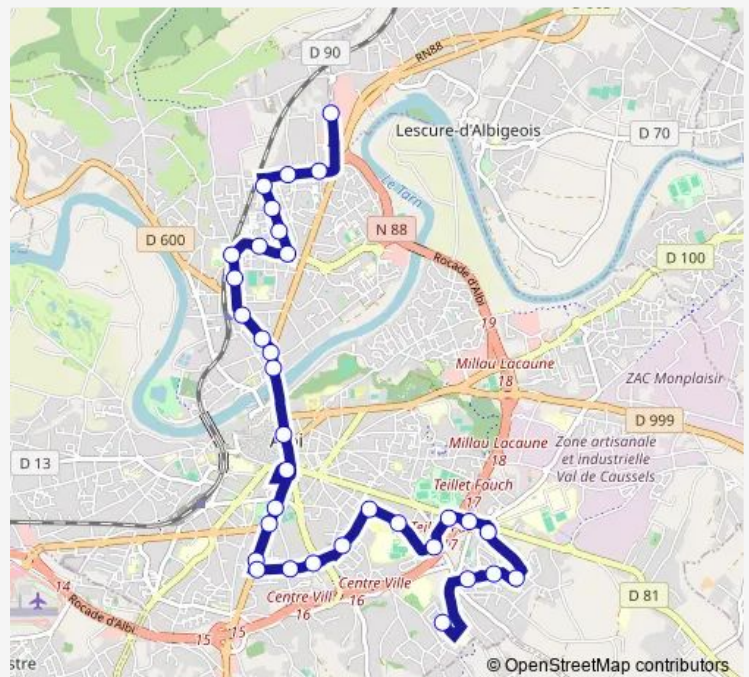

### Route schedule

Portes de Lescure — Saint Salvadou

Monday 07:14-19:24

Tuesday 07:14-19:24

Wednesday 07:14-19:24

Thursday 07:14-19:24

Friday 07:14-19:24

Saturday 07:24-19:24

### Route info

Direction: Portes de Lescure

Stops: 33

Trip Duration: 0 hour 37 min

A — Portes de Lescure - Le Marranel

Lude

Kennedy

Bellevue