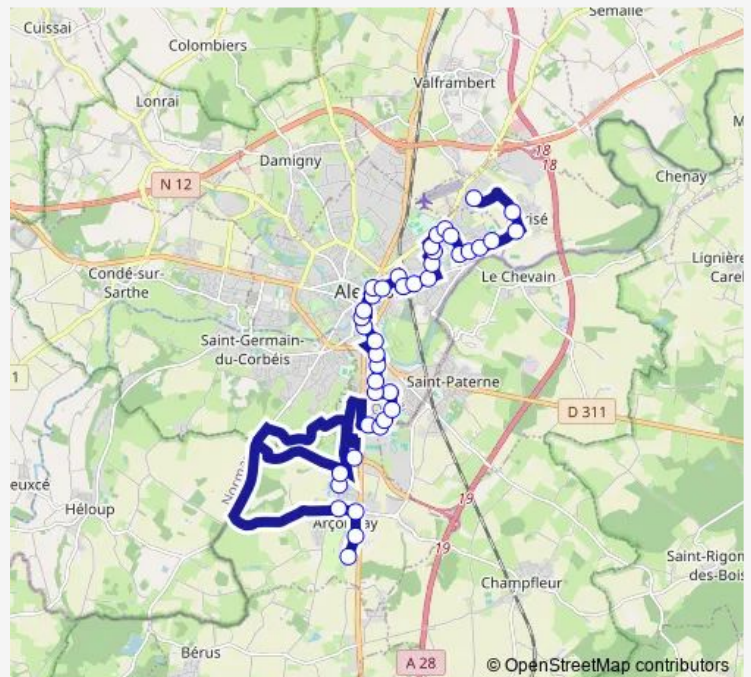

Lycee Leclerc

Cfa

Lycee Marguerite DE Navarre

**Route schedule**

Point DU Jour — CFA Saint Gilles

Monday 07:25-09:23

Tuesday 07:25

Wednesday 07:25

Thursday 07:25

Friday 07:25

Saturday —

Sunday —

**Route info**

Direction: Point DU Jour

Stops: 24

Trip Duration: 0 hour 30 min

## Direction

Londeau — Arconnay - Golf

41 stops

[Open route schedule](#)

Londeau

Moulin DE LA Reine

Clos DE LA Senate

Alencon Village