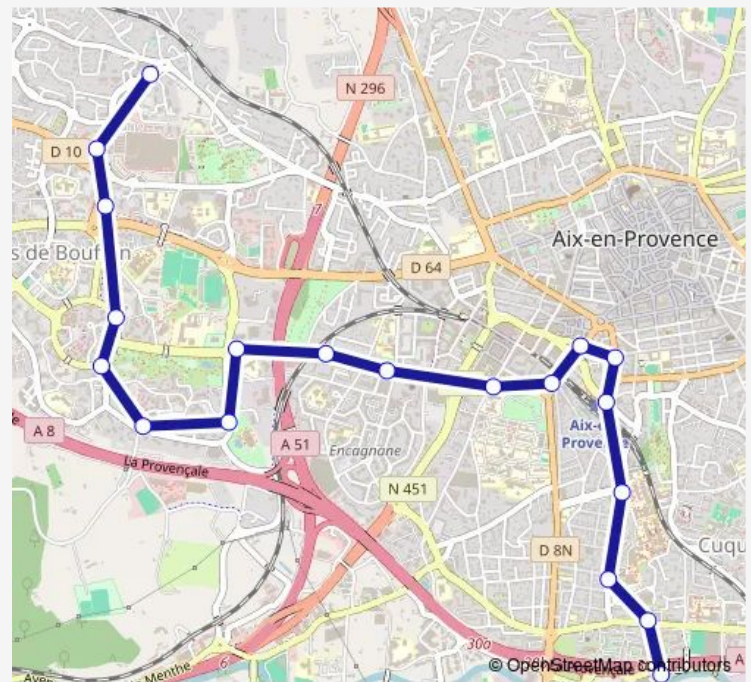

Schuman

Facultés

Gare SnCF

Victor Hugo

Rotonde

Gare Routière Belges

Gare Routière

Encagnane mairie annexe

Saint Mitre

Route schedule

P+R Krypton — Saint Mitre

Monday	05:35-00:41 ⁺¹
Tuesday	05:35-00:41 ⁺¹
Wednesday	05:35-00:41 ⁺¹
Thursday	05:35-00:41 ⁺¹
Friday	05:35-00:41 ⁺¹
Saturday	05:30-00:41 ⁺¹
Sunday	05:35-00:41 ⁺¹

Route info

Direction: P+R Krypton

Stops: 19

Trip Duration: 0 hour 30 min

A — P+R Krypton<>Saint Mitre

Direction

Saint Mitre — P+R Krypton

19 stops