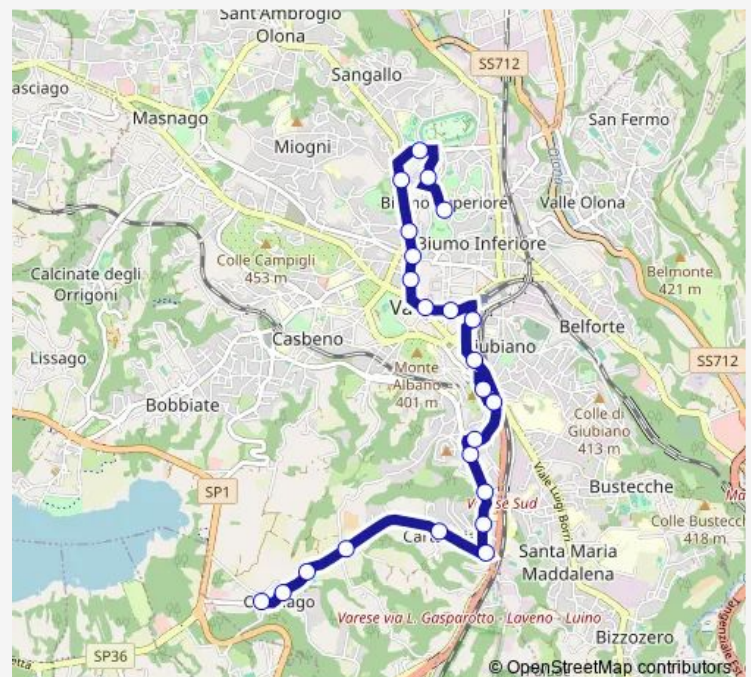

### Route schedule

Varese, Fe',Capolago — Varese, Litta,Biumo Superiore

Monday 06:33-19:50

Tuesday 06:33-19:50

Wednesday 06:33-19:50

Thursday 06:33-19:50

Friday 06:30-19:57

Saturday 06:30-19:57

### Route info

Direction: Varese, Fe',Capolago

Stops: 23

Trip Duration: 0 hour 39 min

■ A — Biumo Superiore-Capolago

Varese, Isonzo fr. Masaccio

Varese, Litta, Biumo Superiore