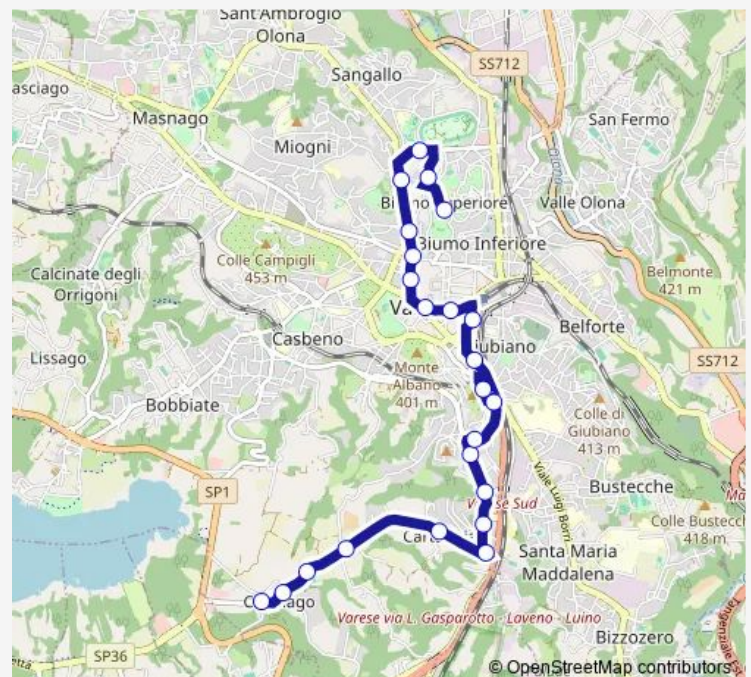

### Route schedule

Varese, Fe',Capolago — Varese, Litta,Biumo Superiore

Monday 06:33-19:50

Tuesday 06:33-19:50

Wednesday 06:33-19:50

Thursday 06:33-19:50

Friday 06:30-19:57

Saturday 06:30-19:57

### Route info

Direction: Varese, Fe',Capolago

Stops: 23

Trip Duration: 0 hour 39 min

■ A — Biumo Superiore-Capolago

Varese, Isonzo fr. Masaccio

Varese, Litta, Biumo Superiore