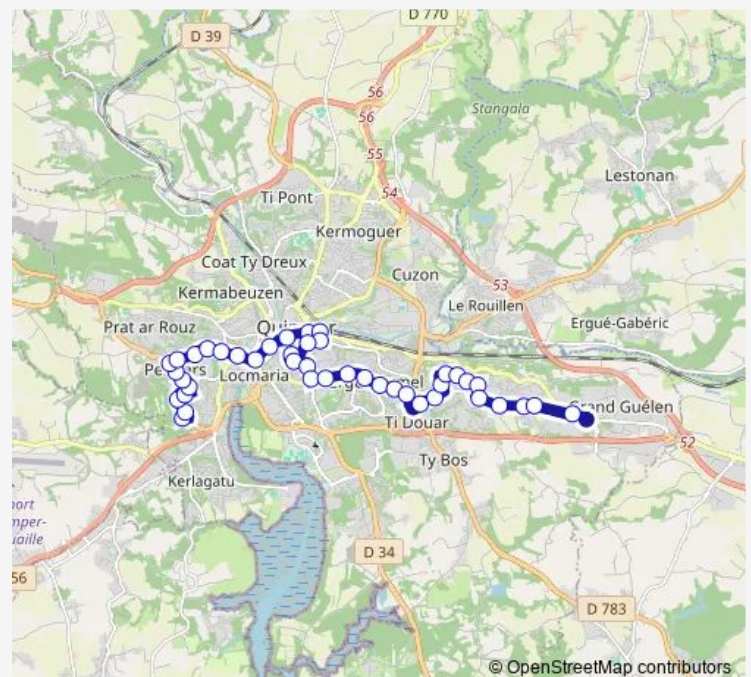

### Route schedule

Kerjestin — Kergonan

Monday 06:17-19:42

Tuesday 06:17-19:42

Wednesday 06:17-19:42

Thursday 06:17-19:42

Friday 06:17-19:42

Saturday 06:18-19:43

### Route info

Direction: Kerjestin

Stops: 42

Trip Duration: 0 hour 34 min

A — Petit Guélen - Kerjestin

Champ de Tir

Tourelle

Quatre Chemins