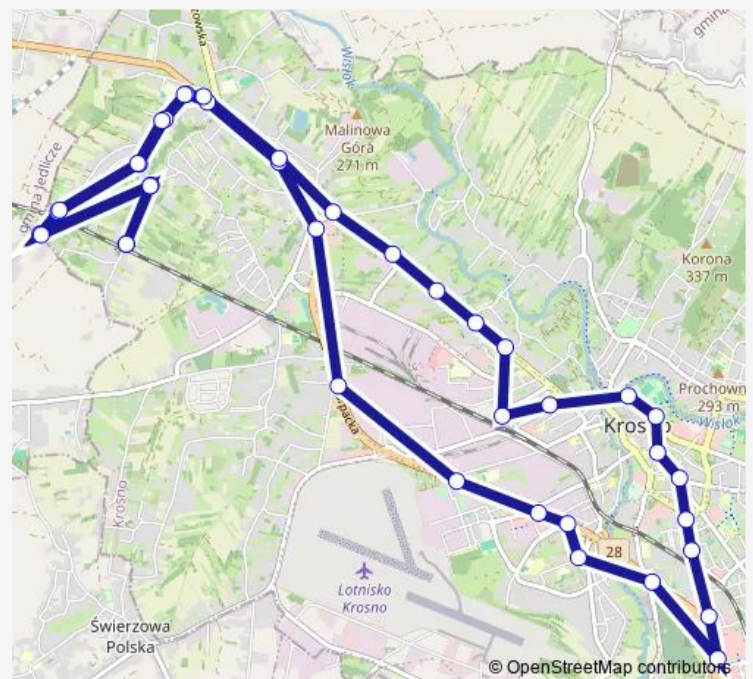

### Route schedule

Turaszówka - Klonowa 01 — Plac Monte Cassino 01

Monday	—
Tuesday	—
Wednesday	—
Thursday	—
Friday	—
Saturday	—
Sunday	14:10-16:10

### Route info

Direction: Turaszówka - Klonowa 01

Stops: 19

Trip Duration: 0 hour 23 min

■ A — Linia A