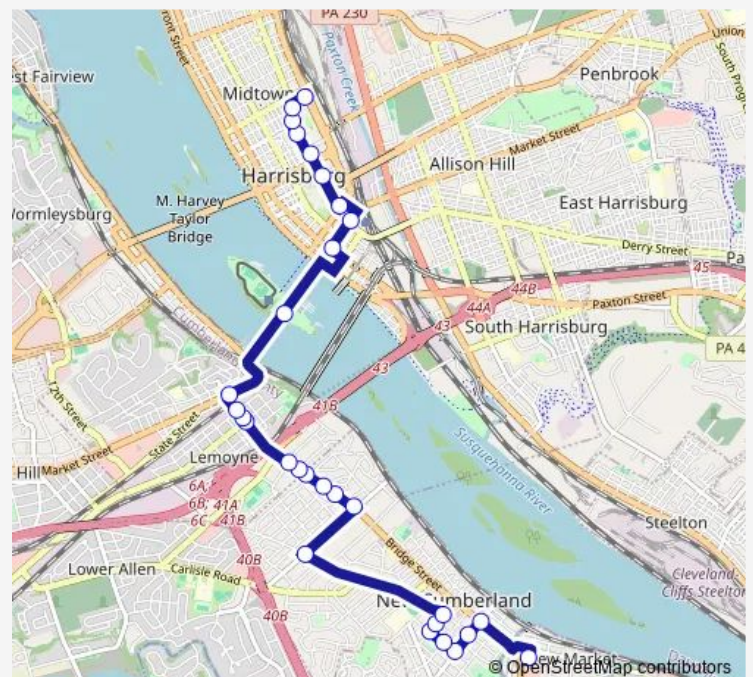

Thursday 06:15-15:45

Friday 06:15-15:45

Saturday —

Sunday —

Route info

Direction: Fairview Plaza

Stops: 29

Trip Duration: 0 hour 26 min

A — New Cumberland

Harrisburg Transportation Center (Market

Walnut St & Commonwealth Ave

Commonwealth Ave & North St (Finance Bui

N 6th St & Boas St Nb

N 6th St @ Ben Franklin School

N 6th St opp. Verbeke St

Saturday —

Sunday —

Route info

Direction: Fairview Plaza

Stops: 22

Trip Duration: 0 hour 12 min

Direction

Market Square Transfer Center — Fairview Plaza

Wednesday 05:45-08:00

Thursday 05:45-08:00

Friday 05:45-08:00

Saturday —

Sunday —

Route info

Direction: Market Square Transfer Center

Stops: 18