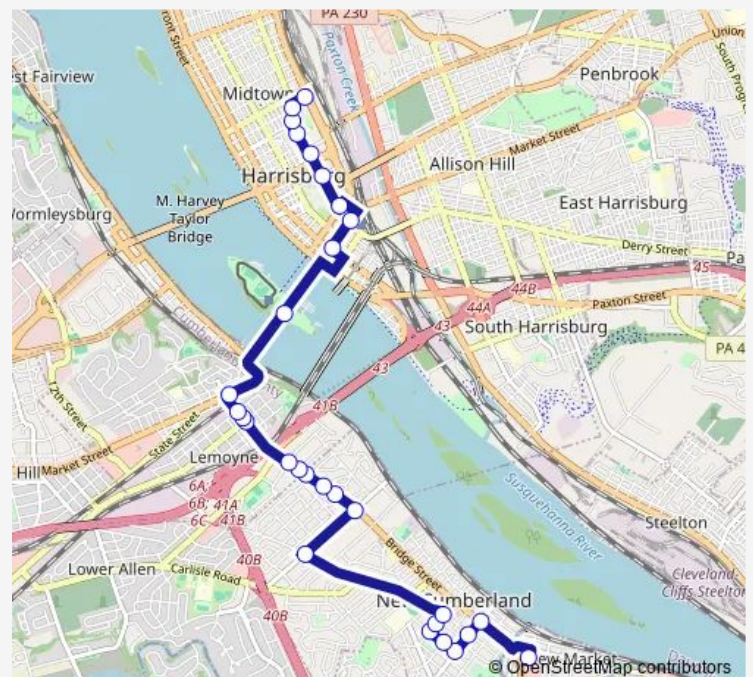

Thursday 06:15-15:45

Friday 06:15-15:45

Saturday —

Sunday —

Route info

Direction: Fairview Plaza

Stops: 29

Trip Duration: 0 hour 26 min

A — New Cumberland

Harrisburg Transportation Center (Market

Walnut St & Commonwealth Ave

Commonwealth Ave & North St (Finance Bui

N 6th St & Boas St Nb

N 6th St @ Ben Franklin School

N 6th St opp. Verbeke St

Saturday —

Sunday —

Route info

Direction: Fairview Plaza

Stops: 22

Trip Duration: 0 hour 12 min

Direction

Market Square Transfer Center — Fairview Plaza

Wednesday 05:45-08:00

Thursday 05:45-08:00

Friday 05:45-08:00

Saturday —

Sunday —

Route info

Direction: Market Square Transfer Center

Stops: 18