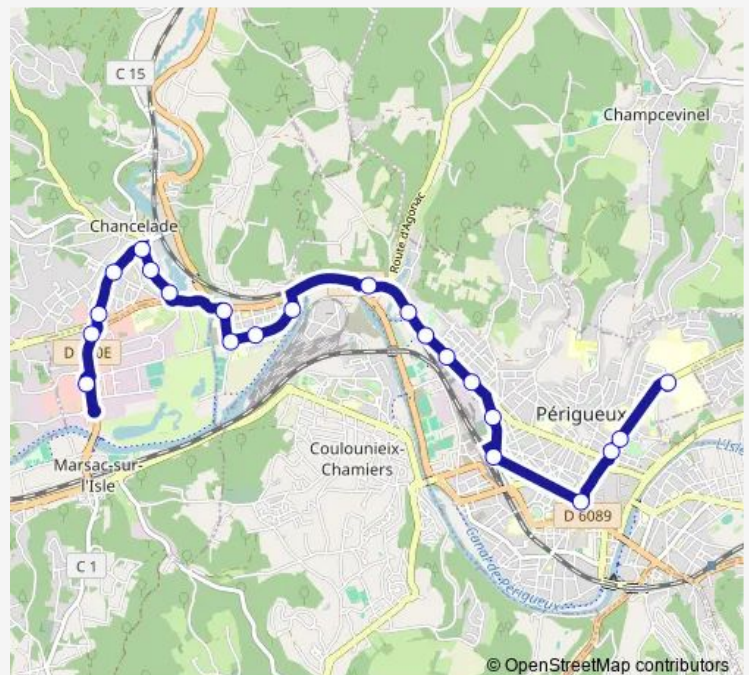

### Route schedule

Centre Hospitalier — ZAE Marsac

Monday 06:34-20:02

Tuesday 06:34-20:02

Wednesday 06:34-20:02

Thursday 06:34-20:02

Friday 06:34-20:02

Saturday 06:47-20:02

### Route info

Direction: Centre Hospitalier

Stops: 22

Trip Duration: 0 hour 27 min

© OpenStreetMap contributors

A — Ligne A

## Direction

ZAE Marsac — Centre Hospitalier

22 stops

[Open route schedule](#)

ZAE Marsac

Rd-Pt Jean Jaurès

Av. Jean Jaurès

Les Fleurs