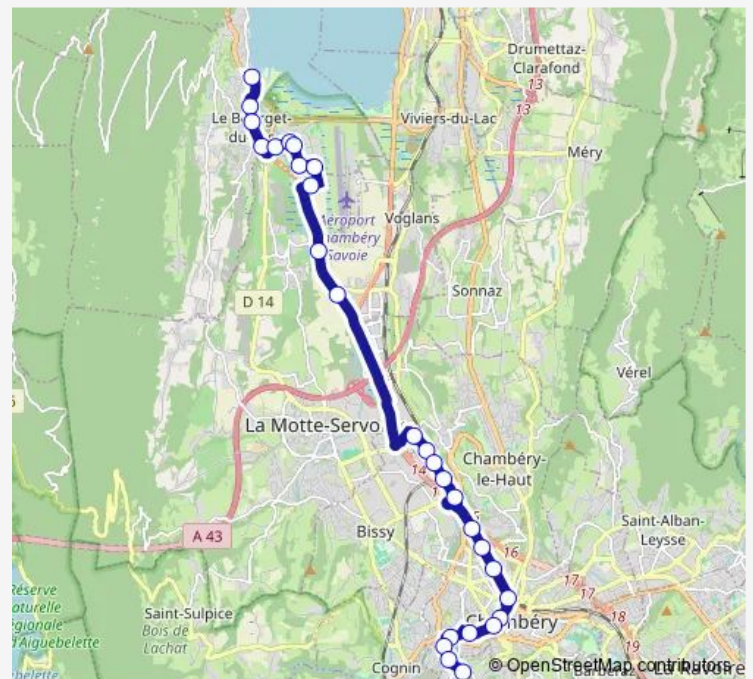

Direction

Universite Jacob — Plage

28 stops

[Open route schedule](#)

- Universite Jacob
- Biollay
- Clémenceau
- Buet
- Hôpital Maché
- Château des Ducs
- Halles
- Gare
- Hôtel De Police
- Boisse
- Polygone
- Balme
- Adoma
- Chamnord
- PR Landiers
- Landiers Sud
- Villarcher
- Prairie
- Roselend
- Ines Sud
- Université Bourget

Route schedule

Universite Jacob — Plage

Monday	05:15-21:45
Tuesday	05:15-21:45
Wednesday	05:15-21:45
Thursday	05:15-00:10 ⁺¹
Friday	05:15-00:10 ⁺¹
Saturday	05:10-00:10 ⁺¹
Sunday	08:15-20:00

Route info

Direction: Universite Jacob

Stops: 28

Trip Duration: 0 hour 39 min

Technolac

Passerelle

La Traverse

Pouli

Mairie Le Bourget

Bel Air

Plage

Direction

Plage — Universite Jacob

28 stops

[Open route schedule](#)

Plage

Bel Air

Mairie Le Bourget