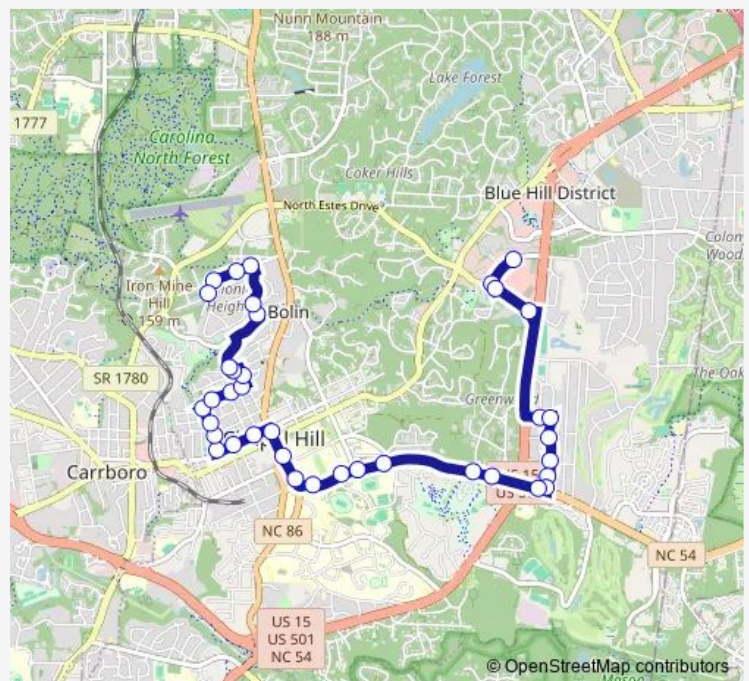

Route schedule

Willow Drive at Conner Drive — Weiner Street at Severin Street

Monday 07:00-21:05

Tuesday 07:00-21:05

Wednesday 07:00-21:05

Thursday 07:00-21:05

Friday 07:00-21:05

Saturday 08:28-18:28

Sunday 08:28-18:28

Route info

Direction: Willow Drive at Conner Drive

Stops: 38

Trip Duration: 0 hour 32 min

■ A — A - Martin Luther King Jr. Blvd / Northside / University Place

West Rosemary Street at Pritchard Avenue Westbound

West Rosemary Street at Mini Mart

Mitchell Lane at Rosemary Street

Mitchell Lane at Lindsay Street

Mitchell Lane at Mcdade Street

Mitchell Lane at Caldwell Street

Caldwell Street at Housing Authority

Caldwell Street at Church Street

Direction: Weiner Street at Severin Street

Stops: 30

Trip Duration: 0 hour 28 min

Hamilton Road at Maxwell Road 1 Northbound

Hamilton Road at Berkley Road

Hamilton Road at Maxwell Road 2

Brandon Road at Hamilton Road