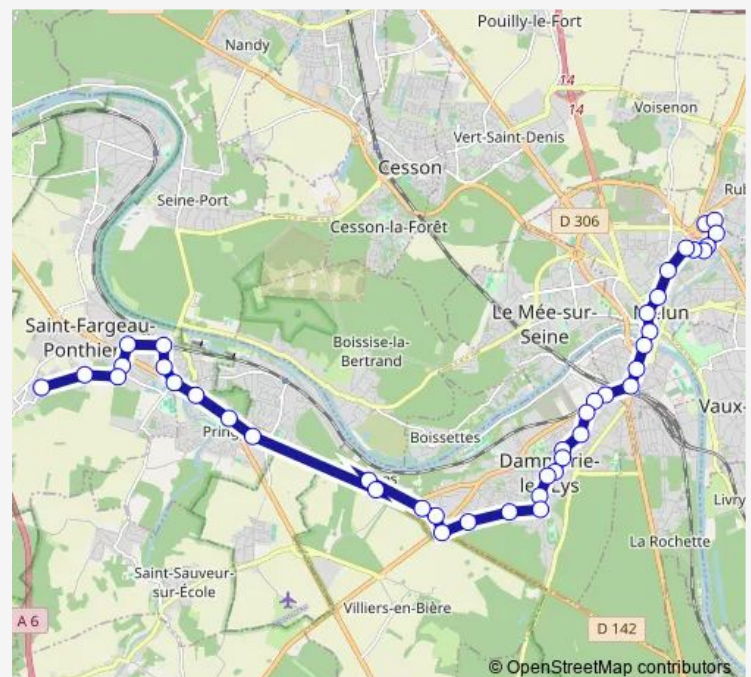

### Route schedule

Grands Cedres — C.Cial Rubelles

Monday 05:18-22:36

Tuesday 05:18-22:36

Wednesday 05:18-22:36

Thursday 05:18-22:36

Friday 05:18-22:36

Saturday 06:20-22:50

### Route info

Direction: Grands Cedres

Stops: 40

Trip Duration: 1 hour 13 min

Carnot

Berthelot

Curie

Foch