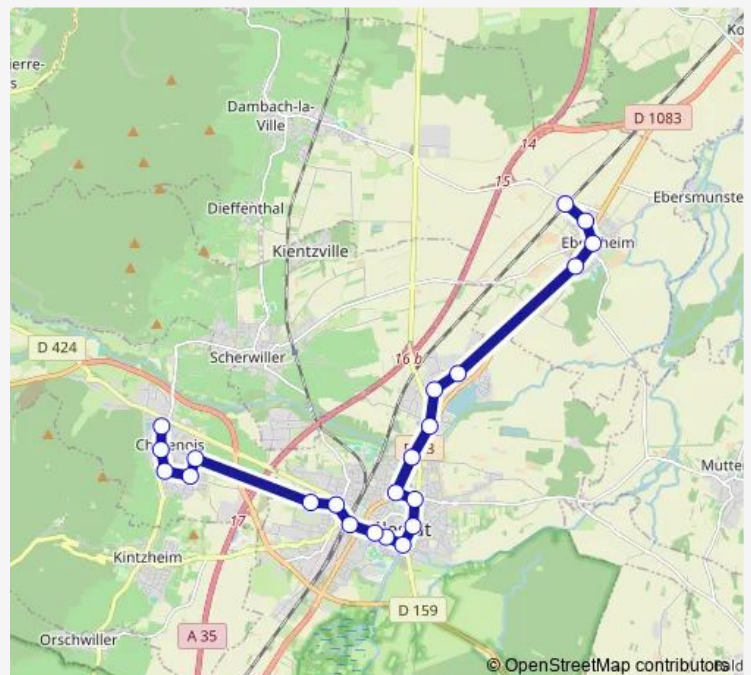

Thursday 06:20-18:50

Friday 06:20-18:50

Saturday 06:20-18:50

Sunday 06:20-18:50

Route info

Direction: Chatenois_Badbronn

Stops: 22

Trip Duration: 0 hour 42 min

■ A

Direction

Ebersheim_Gare — Chatenois_Badbronn

22 stops

[Open route schedule](#)

Ebersheim_Gare

Ebersheim_Cimetiere

Ebersheim_Mairie

Thursday 06:08-18:38

Friday 06:08-18:38

Saturday 06:08-18:38

Sunday 06:08-18:38

Route info

Direction: Ebersheim_Gare

Stops: 22

Trip Duration: 0 hour 41 min