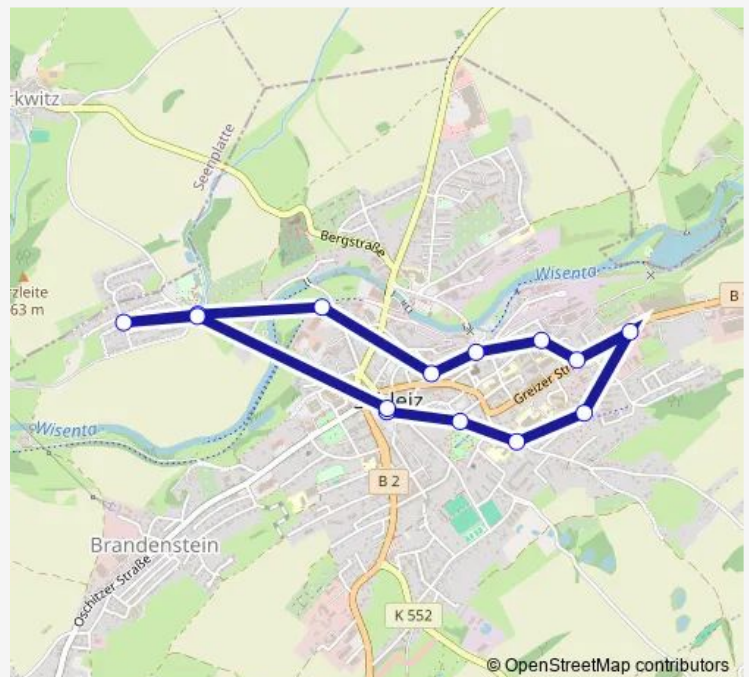

Direction

Schleiz, Neumarkt — Schleiz, Neumarkt

14 stops

[Open route schedule](#)

Schleiz, Neumarkt

Schleiz, Schloss

Schleiz, Krankenhaus

Schleiz, Schreberstraße

Friday 08:30-16:30

Saturday 10:30-12:30

Sunday —

Route info

Direction: Schleiz, Neumarkt

Stops: 14

Trip Duration: 0 hour 26 min

Direction

Saturday 10:00-12:00

Sunday —

Route info

Direction: Schleiz, Neumarkt

Stops: 14

Trip Duration: 0 hour 23 min

Direction

Schleiz, Neumarkt — Schleiz, Neumarkt

Schleiz, Neumarkt

Route schedule

Schleiz, Neumarkt — Schleiz, Neumarkt

Monday	11:00
Tuesday	11:00
Wednesday	11:00
Thursday	11:00
Friday	11:00
Saturday	—
Sunday	—

Route info

Direction: Schleiz, Neumarkt

Stops: 15