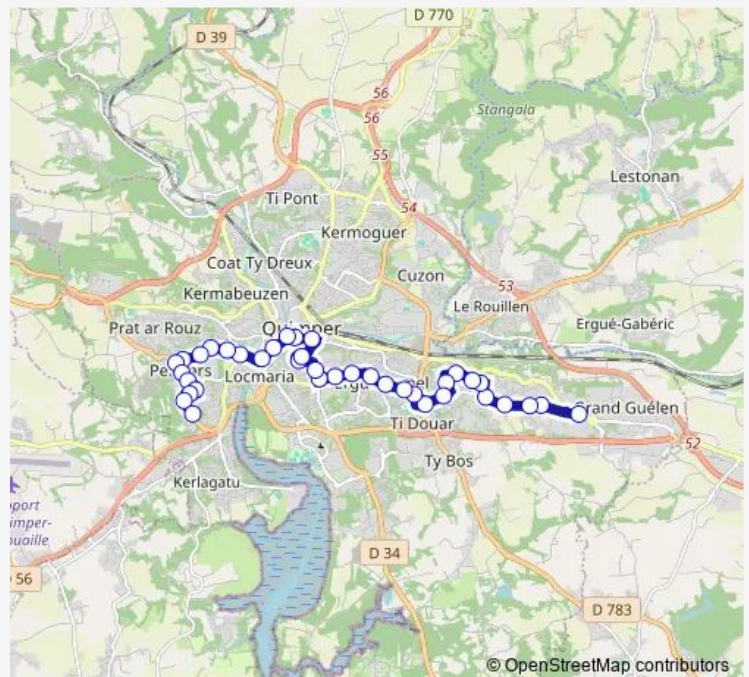

### Route schedule

Kermoysan — Kergonan

Monday 06:18-19:36

Tuesday 06:18-19:36

Wednesday 06:17-19:31

Thursday 06:18-19:36

Friday 06:18-19:36

Saturday 06:18-19:36

### Route info

Direction: Kermoysan

Stops: 41

Trip Duration: 0 hour 33 min

A — Kermoysan - Petit Guelen

Tourelle

Quatre Chemins

Hopital Laennec