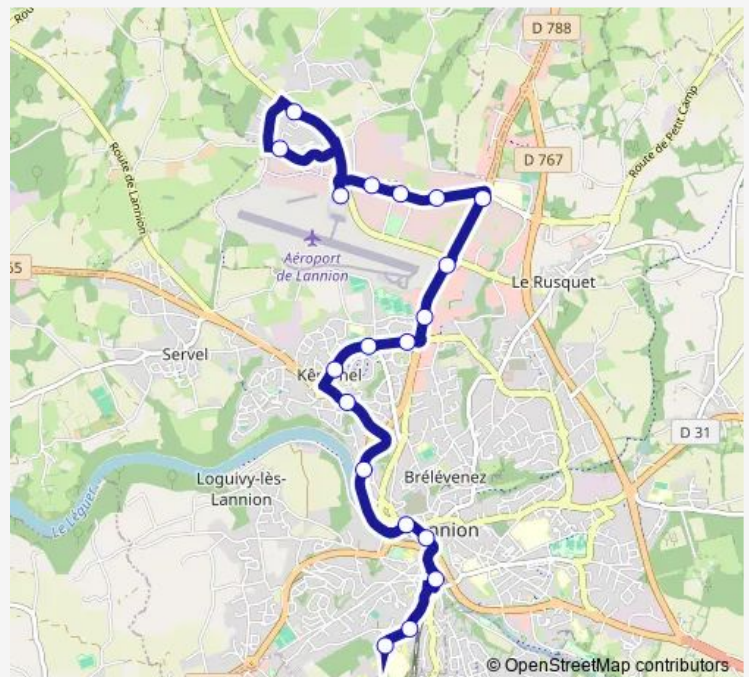

Aéroport

Route schedule

Hôpital Entrée Principale — Aéroport

Monday 07:07-18:20

Tuesday 07:07-18:20

Wednesday 07:07-18:20

Thursday 07:07-18:20

Friday 07:07-18:20

Saturday 10:30-18:00

Sunday —

Route info

Direction: Hôpital Entrée Principale

Stops: 19

Trip Duration: 0 hour 27 min

■ A — Ligne A

Direction

Emeraude ID R — La Poste Ploubezre

16 stops

[Open route schedule](#)

Emeraude ID R

Ampère A

Nokia A

IUT R

Leclerc R

Thursday 18:15

Friday 18:15

Saturday —

Sunday —

Route info

Direction: Emeraude ID R

Stops: 16

Trip Duration: 0 hour 23 min