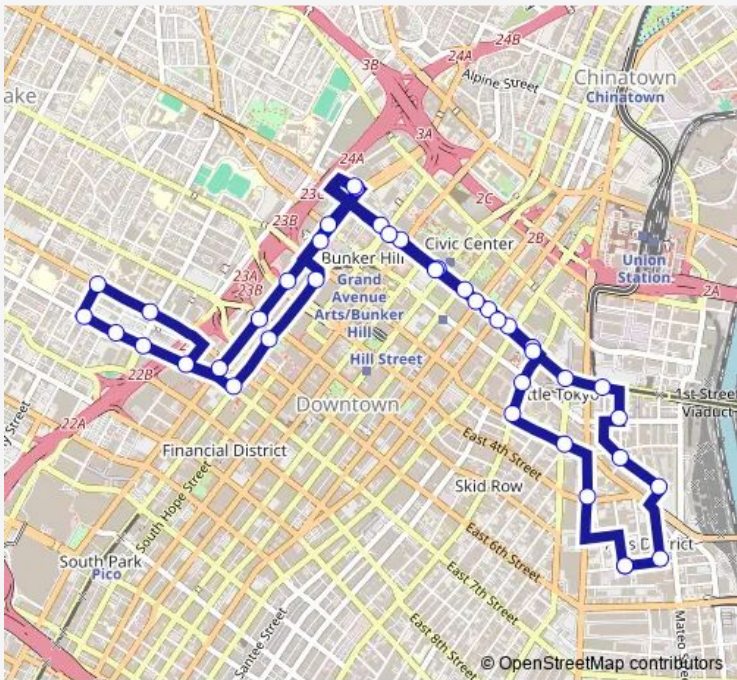

Bus A Dash A

[Go to website](#)

Direction
 Palmetto St & S Hewitt St — Palmetto St & S Hewitt St
 40 stops
[Open route schedule](#)

- Palmetto St & S Hewitt St
- Alameda St & 4th St
- 3rd St & Central Ave (Westbound)
- San Pedro St & 3rd St
- San Pedro St & 2nd St
- 1st St & San Pedro St
- 1st St & Los Angeles St
- 1st St & Main St
- 1st St & Broadway (Westbound)
- 1st St & Hill St (Westbound)
- 1st St & Grand Ave
- 1st St & Hope St
- Diamond St & Figueroa St
- Figueroa St & 2nd St
- Flower St & 3rd St (Southbound)
- Flower St & 5th St
- Flower St & 7th St
- 7th St & Francisco St
- 7th St & Bixel St
- 7th St & Lucas Ave
- 7th St & Witmer St

Route schedule
 Palmetto St & S Hewitt St — Palmetto St & S Hewitt St

Monday	06:00-21:03
Tuesday	06:00-21:03
Wednesday	06:00-21:03
Thursday	06:00-21:03
Friday	06:00-21:03
Saturday	09:00-18:00
Sunday	09:00-18:00

Route info
 Direction: Palmetto St & S Hewitt St
 Stops: 40
 Trip Duration: 1 hour 1 min

A — Dash A **BusMaps**

Wilshire Blvd & Witmer St

Wilshire St & Bixel St

Figueroa St & 7th St

Figueroa St & 5th St

Figueroa St & 4th St

Figueroa St & 2nd St

Diamond St & Figueroa St

1st St & Hope St

1st St & Hill St (Eastbound)

1st St & Spring St

1st St & Main St

1st St & San Pedro St

1st St and Central Avenue