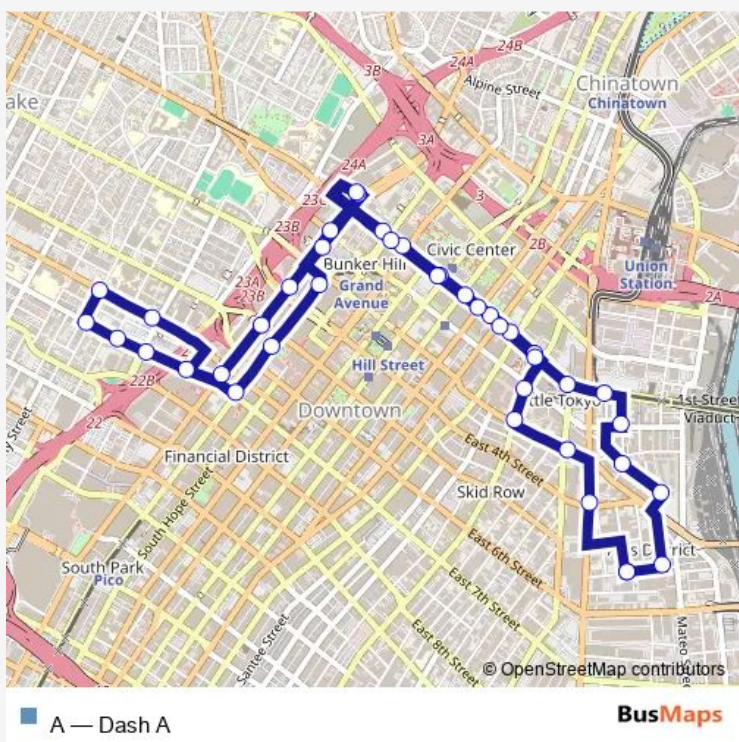

[Go to website](#)

Direction
 Palmetto St & S Hewitt St — Palmetto St & S Hewitt St
 40 stops
[Open route schedule](#)

- Palmetto St & S Hewitt St
- Alameda St & 4th St
- 3rd St & Central Ave
- San Pedro St & 3rd St
- San Pedro St & 2nd St
- 1st St & San Pedro St
- 1st St & Los Angeles St
- 1st St & Main St
- 1st St & Broadway
- 1st St & Hill St
- 1st St & Grand Ave
- 1st St & Hope St
- Diamond St & Figueroa St
- Figueroa St & 2nd St
- Flower St & 3rd St
- Flower St & 5th St
- Flower St & 7th St
- 7th St & Francisco St
- 7th St & Bixel St
- 7th St & Lucas Ave
- 7th St & Witmer St

Route schedule
 Palmetto St & S Hewitt St — Palmetto St & S Hewitt St

Monday	06:00-21:03
Tuesday	06:00-21:03
Wednesday	06:00-21:03
Thursday	06:00-21:03
Friday	06:00-21:03
Saturday	09:00-18:00
Sunday	09:00-18:00

Route info
 Direction: Palmetto St & S Hewitt St
 Stops: 40
 Trip Duration: 1 hour 0 min

Wilshire Blvd & Witmer St

Wilshire St & Bixel St

Figueroa St & 7th St

Figueroa St & 5th St

Figueroa St & 4th St

Figueroa St & 2nd St

Diamond St & Figueroa St

1st St & Hope St

1st St & Hill St

1st St & Spring St

1st St & Main St

1st St & San Pedro St

Little Tokyo / Arts District Station

1st St & Rose St