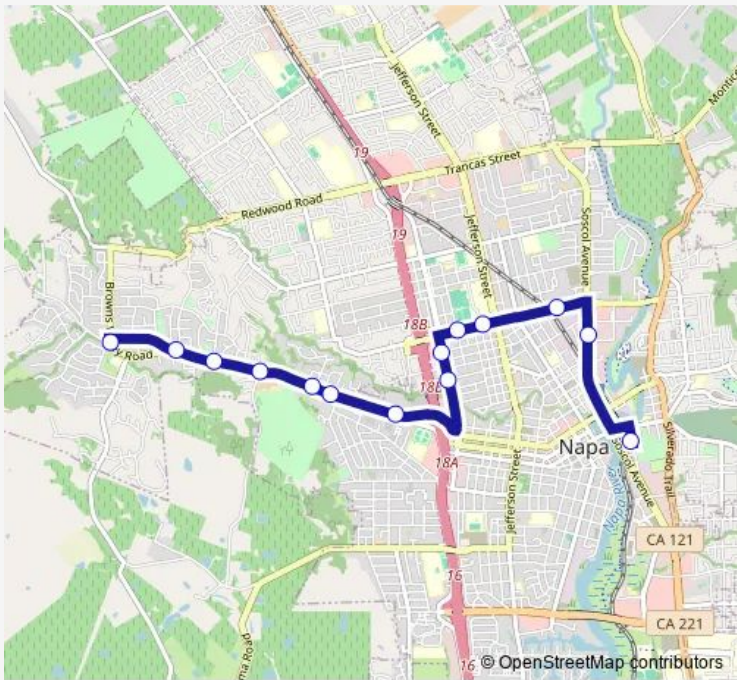

**Bus A Browns Valley**

[Go to website](#)

**Direction**  
 Soscol Gateway Transit Ctr — Browns Valley Rd at Par-trick Rd  
 14 stops  
[Open route schedule](#)

- Soscol Gateway Transit Ctr
- Soscol Ave at Imperial Way
- Lincoln Ave Vine Trail (Nw)
- Lincoln Ave at Jefferson Av (Napa High)
- Lincoln Ave at Marin St
- California Blvd at Lincoln Ave South
- California Ave at E St South
- 1st St at Freeway Dr
- Browns Valley Rd at Hudson Ln
- Browns Valley Rd at Robinson Ln
- Browns Valley Rd at Thornhill Dr
- Austin Way at Browns Valley Rd
- Browns Valley Rd at Westview Dr
- Browns Valley Rd at Partrick Rd

**Route schedule**  
 Soscol Gateway Transit Ctr — Browns Valley Rd at Par-trick Rd

Monday	06:30-17:30
Tuesday	06:30-17:30
Wednesday	06:30-17:30
Thursday	06:30-17:30
Friday	06:30-17:30
Saturday	07:00-17:00
Sunday	—

**Route info**  
 Direction: Soscol Gateway Transit Ctr  
 Stops: 14  
 Trip Duration: 0 hour 20 min

Browns Valley Rd at Thompson Ave

Browns Valley Rd at Linda Vista Ave

California Ave at E St North

California at Lincoln North

Lincoln Ave at Pacific St

Lincoln Ave at York St

Lincoln Avenue at Main Street

Lincoln Ave Vine Trail (Se)